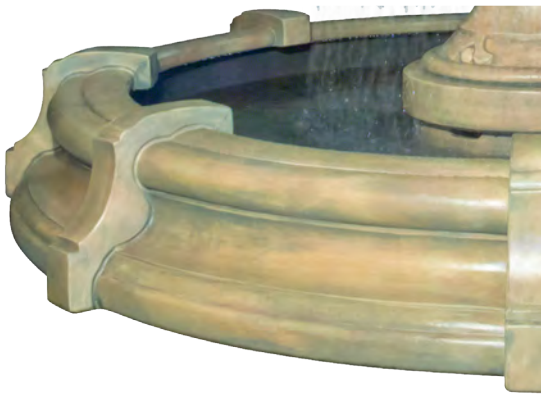

Toscana (New) Pool Unit, 9 pc.
15 in. H, 108 in. Diam.

- Shown in Golden Moss (GM)

No. 6719 Toscana Pool (7' Diam. Fiberglass) - 10.5 in. H, 84 in. Diam.
No. 9019N New Toscana Pool Wall Section (Order 8 for Set) - 15 in. H, 42 in. W, 15 in. F-B

Toscana (Original) Pool Unit, 9 pc.
12 in. H, 103 in. Diam.

- Shown in Relic Nebbia (RN)

No. 6719 Toscana Pool (7' Diam. Fiberglass) - 10.5 in. H, 84 in. Diam.
No. 9019 Toscana Pool Wall Section (original) [Order 8 for Set] - 12 in. H, 34 in. W, 14 in. F-B