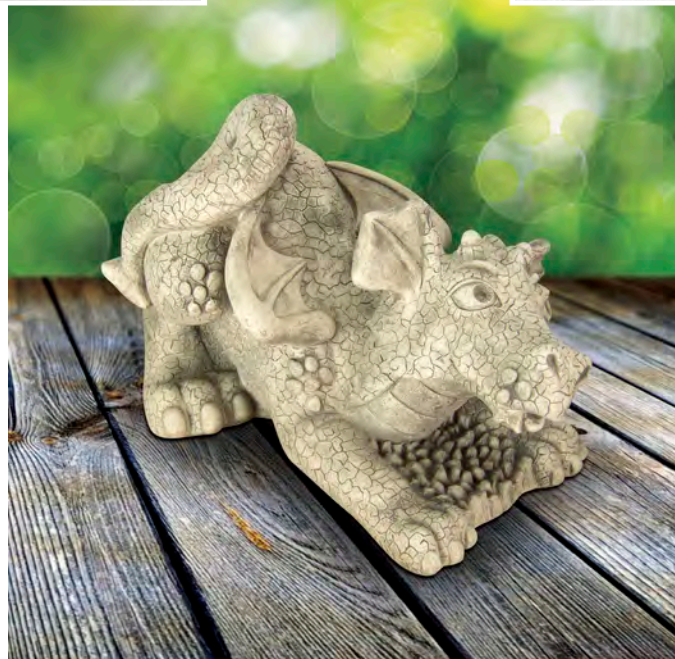

# New Introductions

*Piper, Scout and Bella our NEW quintessential Garden Dragons are animated and whimsical. Attention to detail in the armor, wings and tails is sure to be noticed; and their playful expressions will bring a smile to young and old alike...*

**1821**  
**Bella, the Begging**  
**Dragon**  
15.5 in. H, 13.25 in. W,  
12 in. F-B  
*- Shown in Trevia Greystone (TR)*

**1820**  
**Piper the Sitting**  
**Dragon**  
14.25 in. H, 10.5 in. W,  
12 in. F-B  
*- Shown in Trevia Greystone (TR)*

**1822**  
**Scout the Playful**  
**Dragon**  
10.75 in. H, 10 in. W, 16 in. F-B  
*- Shown in Trevia Greystone (TR)*