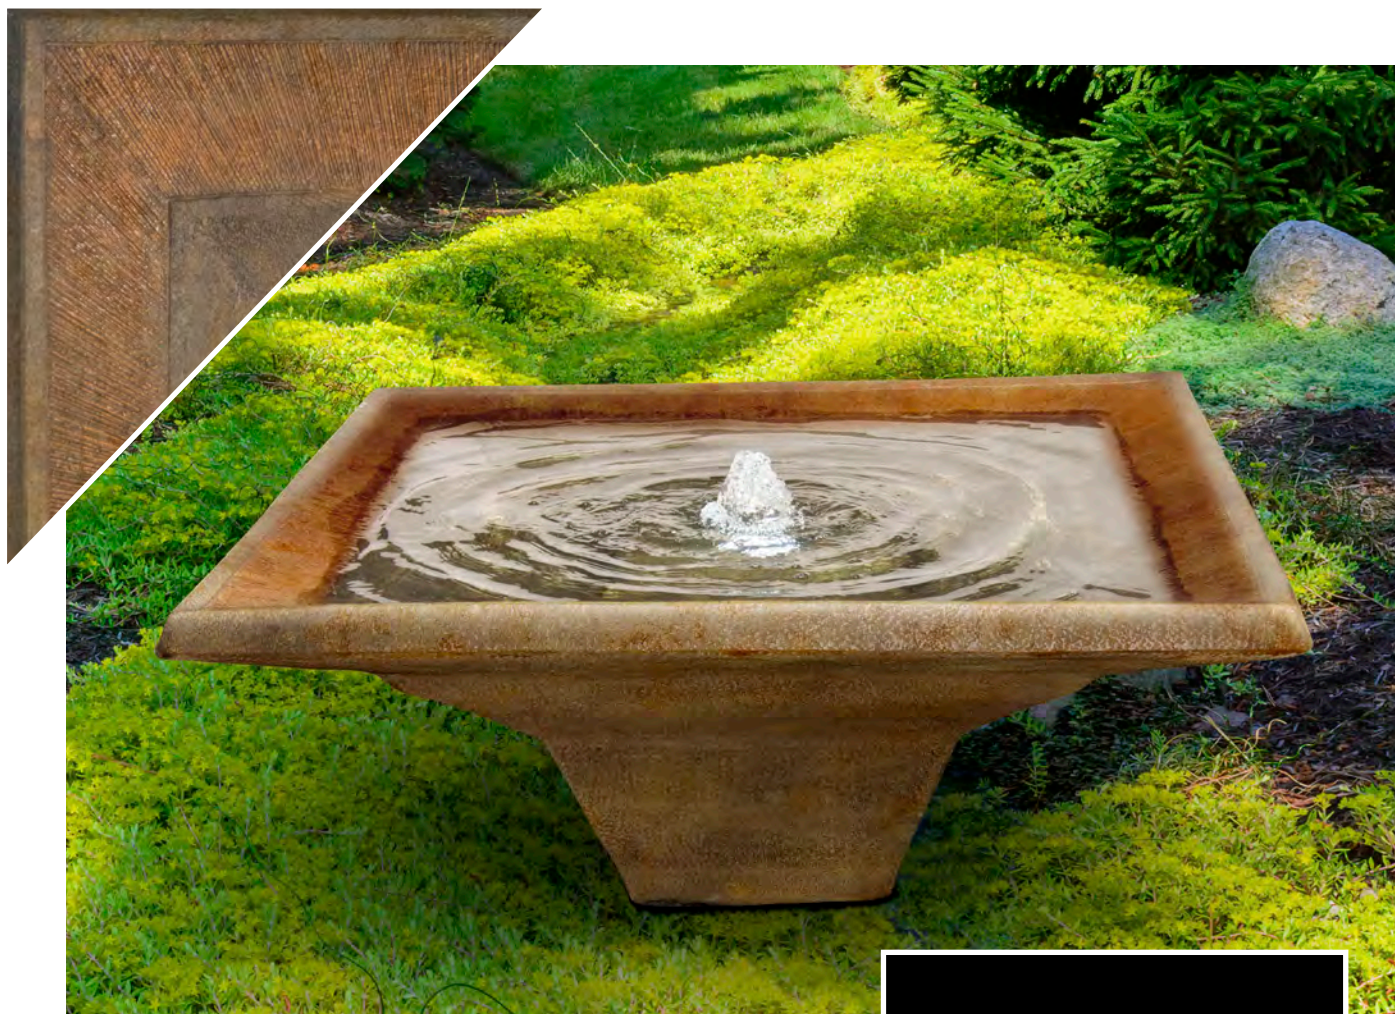

# New Introductions

Our NEW Vintage Motif Fountain incorporates classic art deco lines along the edges of a large reflecting pool. Note the copper accents along the edging... This dramatically square shape lends itself well to a corner setting or can stand alone as a focal point of any traditional garden.