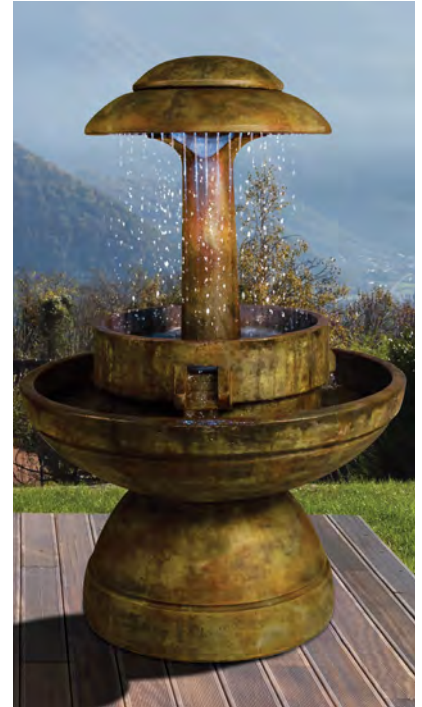

5002F5 Ring of Diamonds Fountain, 5 pc.

60 in. H, 39.5 in. Diam.

- Shown in Relic Nebbia (RN)

- No. 5002A Cap Cover - 3 in. H, 15 in. Diam.
- No. 5002B Top Cap - 5.5 in. H, 25 in. Diam.
- No. 5002C Column/Spill Basin - 31 in. H, 25 in. Diam.
- No. 6002 Basin - 12.5 in. H, 39.5 in. Diam.
- No. 7002 Pedestal - 14 in. H, 27 in. Diam.

*Brilliant Underwater LED light
kit included for shimmering
night-time effect.*