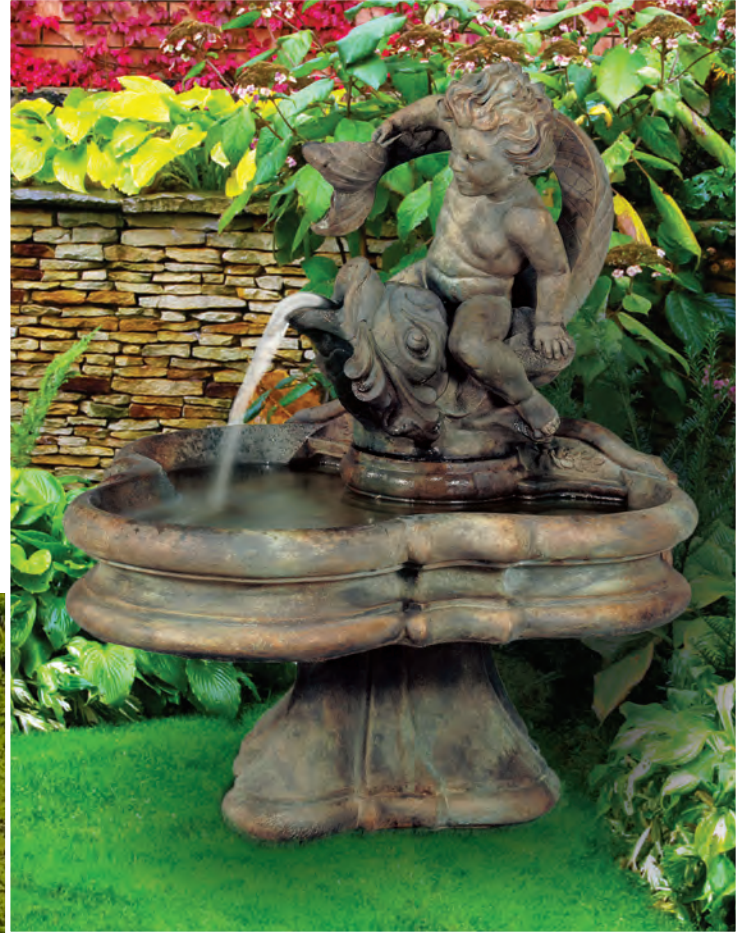

Figurine Fountains

5395F Vitalius Fountain, 3 pc.

37 in. H, 30 in. W, 27 in. F-B

- Shown in Relic Nebbia (RN)

No. 5395 Vitalius - 20 in. H, 13 in. W, 16 in. F-B

No. 6390 Shell - 8 in. H, 30 in. W, 27 in. F-B

No. 7390 Pedestal - 11 in. H, 16 in. W, 17 in. F-B

5870F Triton Fountain, 3 pc.

61 in. H, 44 in. W, 52 in. F-B

- Shown in Bronze Patina (BP)

No. 5870 Triton - 35 in. H, 20 in. W, 32 in. F-B

No. 6870 Wave Shell - 11 in. H, 44 in. W, 52 in. F-B

No. 7870 Wave Base - 14 in. H, 19 in. W, 32 in. F-B

4204F Gargoyle Fountain, 3 pc.

28 in. H, 15.5 in. W, 19 in. F-B

- Shown in Aged Iron (AI)

No. 4204 Gargoyle - 12 in. H, 6 in. Diam.

No. 6204 Shell - 6.5 in. H, 15.5 in. W, 19 in. F-B

No. 7204 Base - 10 in. H, 12 in. Diam.