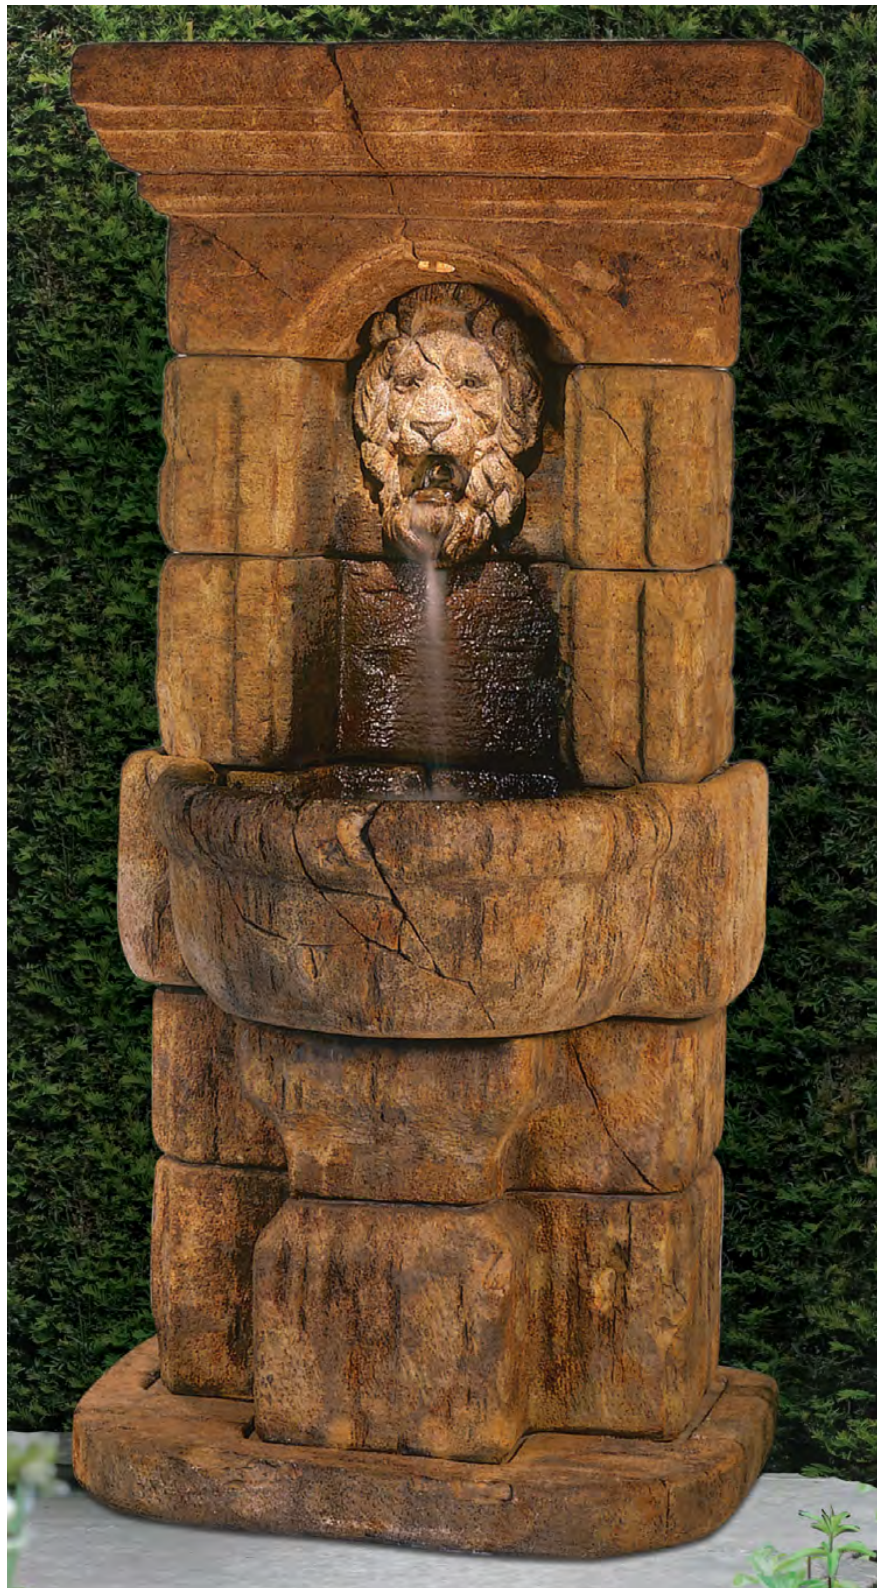

Order AB871 Underwater Light Kit for added night-time shimmering effect.