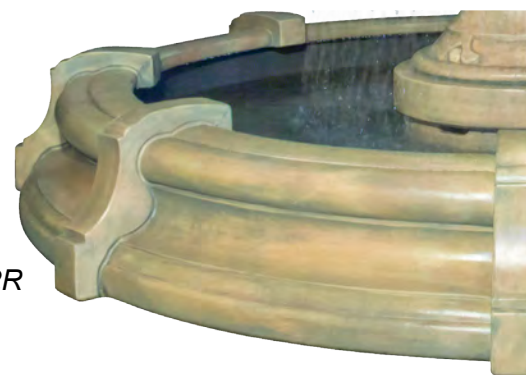

**5897F12
Angella Fountain
in Toscana Pool, 12 pc.**

72 in. H, 108 in. Diam.

- Shown in Golden Moss (GM)

No. 9019N New Toscana Pool Wall Section

(Order 8 for Set) - 15 in. H, 42 in. W, 15 in. F-B

Also available with a spray ring as 5897F12R