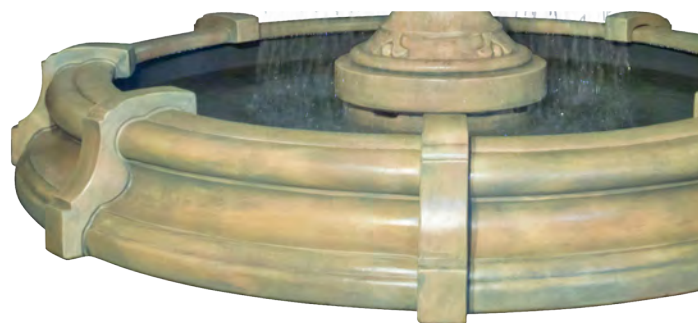

5215F10 Medium Two Tier Leonesco Fountain in Valencia Pool, 10 pc.

61 in. H, 64 in. Diam.

- Shown in Relic Fumato (RF)

- No. 5215 Finial - 11 in. H, 7 in. Diam.
- No. 6215 Bowl- Pedestal Unit - 21 in. H, 13 in. Diam.
- No. 7215 Riser - 9.5 in. H, 10 in. Diam.
- No. 6217 Lion Face Bowl (spouting) - 17 in. H, 28 in. Diam.
- No. 7216 Medium Pedestal - 20 in. H, 14 in. Diam.
- No. 7216AD Access Door - 7.5 in. H, 7 in. W, 2 in. F-B
- No. 6504 Valencia Pool (5' Diam. Fiberglass) - 8 in. H, 60 in. Diam.
- No. 9024 Valencia Pool Surround Section
  (Order 4 for Set) - 10 in. H, 44 in. W, 3.5 in. F-B