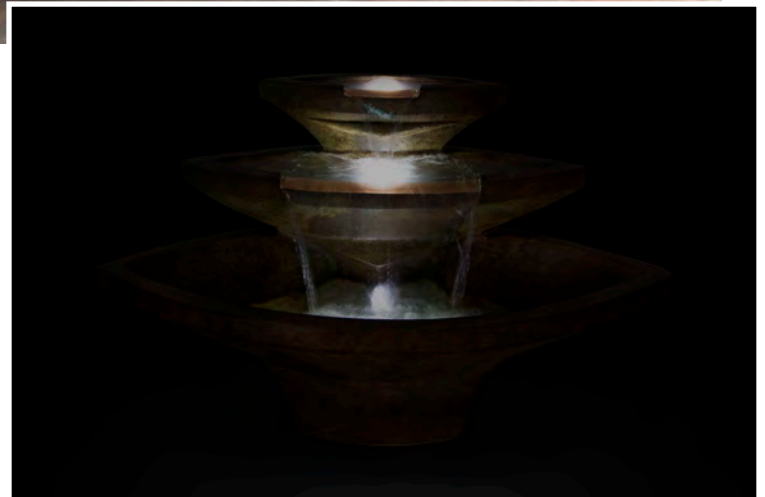

Brilliant underwater LED light kit included for shimmering night-time effect.