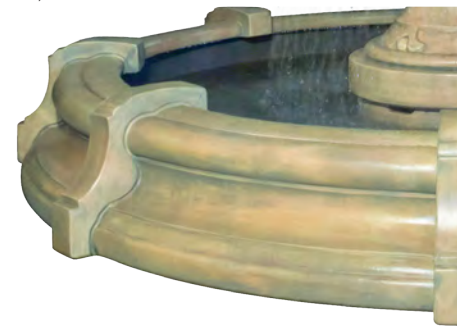

- Shown in Relic Lava (RL)

- No. 5595 Kensington Finial - 17 in. H, 9.5 in. Diam.
- No. 6595 Small Kensington Spill Tier/Pedestal - 10.5 in. H, 17.5 in. Diam.
- No. 6596S Medium Kensington Spill Bowl - 10 in. H, 24 in. Diam.
- No. 7596 Medium Kensington Pedestal - 19 in. H, 16.5 in. Diam.
- No. 7596AD Access Door - 7 in. H, 6 in. W, 3 in. F-B
- No. 6597 Large Kensington Bowl - 15 in. H, 48 in. Diam.
- No. 7597 Large Kensington Pedestal - 22 in. H, 30 in. Diam.
- No. 7597AD Access Door - 6.5 in. H, 8 in. W, 3.5 in. F-B

**5595F14
Grande Kensington Three
Tier Fountain in Toscana
Pool, 13 pc.**
79.5 in. H, 108 in. Diam.

- Shown in Golden Moss (GM)No.

- 9019N New Toscana Pool Wall Section
  (Order 8 for Set) - 15 in. H, 42 in. W, 15 in. F-B

**5595F4
Kensington Two Tier Fountain, 4 pc.**
51 in. H, 24 in. Diam.

- Shown in Aged Iron (AI)

- No. 5595 Kensington Finial - 17 in. H, 9.5 in. Diam.
- No. 6595 Small Kensington Spill Tier/Pedestal - 10.5 in. H, 17.5 in. Diam.
- No. 6596 Medium Kensington Bowl - 10.5 in. H, 34 in. Diam.
- No. 7596 Medium Kensington Pedestal - 19 in. H, 16.5 in. Diam.
- No. 7596AD Access Door - 7 in. H, 6 in. W, 3 in. F-B

- Shown in Relic Lava (RL)

- No. 5570 Finial -
- No. 5571 Second Bowl -
- No. 7569 Pedestal -
- No. 6572 Bottom Bowl - 19.5 in. H, 31.5 in. Diam.
- No. 7570 Base - 24 in. H, 21.5 in. Diam.