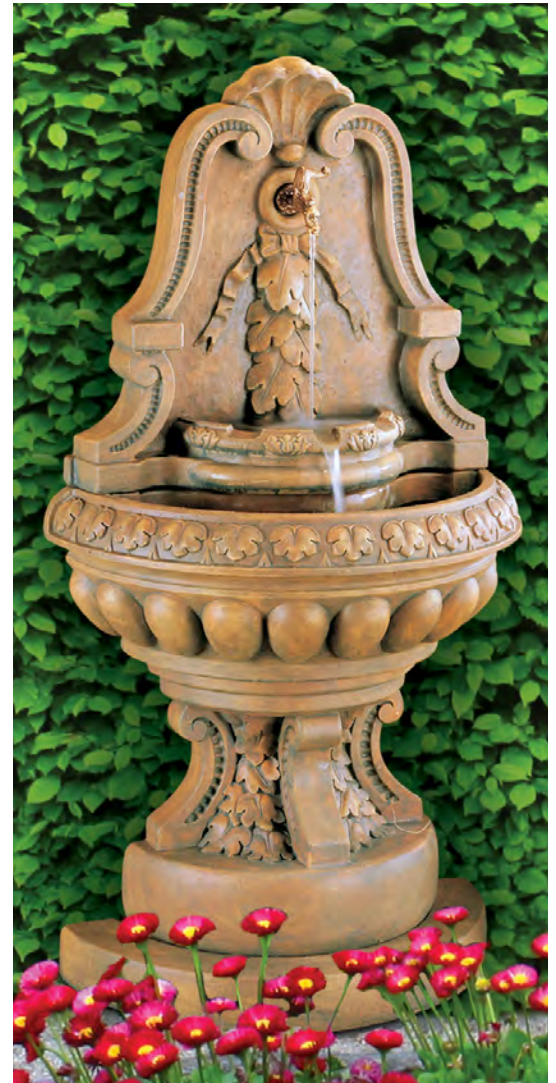

Wall Fountains

5836F Grande Murabella Fountain, 4 pc.

65 in. H, 34 in. W, 18 in. F-B

- Shown in Golden Moss (GM)

No. 5836 Top Flatwall with Faucet - 29.5 in. H, 30 in. W, 9 in. F-B

No. 6836 Half Bowl - 12 in. H, 34 in. W, 18 in. F-B

No. 7836 Tee Pedestal - 19 in. H, 23 in. W, 11 in. F-B

No. 7837 Bottom Riser - 4.5 in. H, 31 in. W, 16 in. F-B

Order AB871L Underwater 1-Light Kit for added nighttime shimmering effect.

5252FA Europa Murabella Lion Fountain, 5 pc.

66 in. H, 34 in. W, 18 in. F-B

- Shown in Relic Lava (RL)

No. 5251A Lion Face Insert - 11 in. H, 8 in. Diam.

No. 5252 Murabella Wall Section - 32 in. H, 28 in. W, 11 in. F-B

No. 6252 Murabella Shell - 12 in. H, 34 in. W, 18 in. F-B

No. 7252 Murabella Pedestal - 19 in. H, 22.5 in. W, 11.5 in. F-B

No. 7253 Platform Base - 4 in. H, 31 in. W, 16 in. F-B

5252FB Europa Murabella Lavabo Fountain, 5 pc.

66 in. H, 34 in. W, 18 in. F-B

- Shown in Relic Terra (RT)

No. 5251B Lavabo Insert - 11 in. H, 8 in. Diam.

5252FC Europa Murabella Scroll Fountain, 5 pc.

66 in. H, 34 in. W, 18 in. F-B

- Shown in Garden Stone (GS)

No. 5251C Scroll Insert - 11 in. H, 8 in. Diam.

5252FD Europa Murabella Green Man Fountain, 5 pc.

66 in. H, 34 in. W, 18 in. F-B

- Shown in Relic Sargasso (RS)

No. 5251D Green Man Insert - 11 in. H, 8 in. Diam.