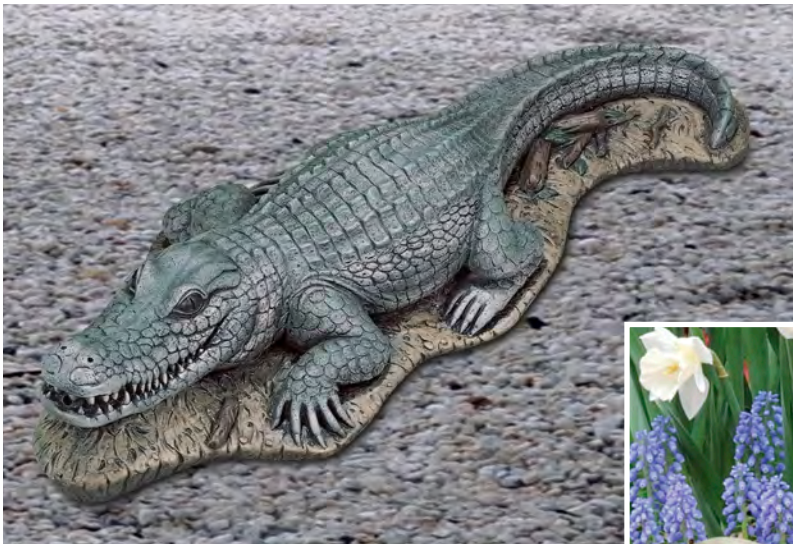

1950
Alligator (Piped)

6 in. H, 13 in. W, 39 in. F-B

- Shown in Hi-Tone (HT)

2896
Hornsby the Rhino

12 in. H, 30 in. W, 9 in. F-B

- Shown in Trevia Greystone (TR)