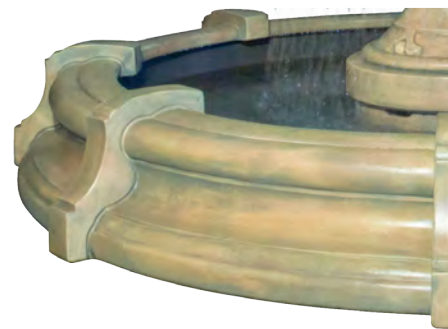

- Shown in Golden Moss (GM)

- No. 5648 Barrington Fountain Finial/Bowl Unit - 11 in. H, 18 in. Diam.
- No. 7648 Barrington Riser Pedestal - 10 in. H, 35 in. Diam.
- No. 6648S Barrington Large Bowl - 10 in. H, 35 in. Diam.
- No. 7649 Barrington Large Pedestal - 26 in. H, 14 in. Diam.