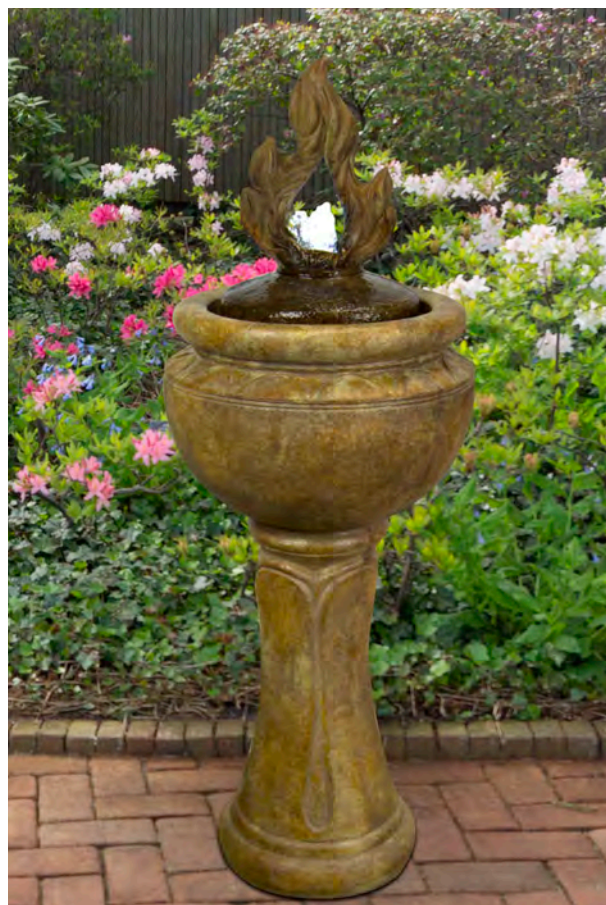

## 5331F2D Tall Fiery Flame Bubbler Fountain, 2 pc

45.5 in. H, 16.5 in. Diam.

- Shown in Relic Lava (RL)

No. 5331 Fiery Flame - 13 in. H, 10.5 in. Diam.

No. 6710 Tall Roman Vase - 33 in. H, 16.5 in. Diam.