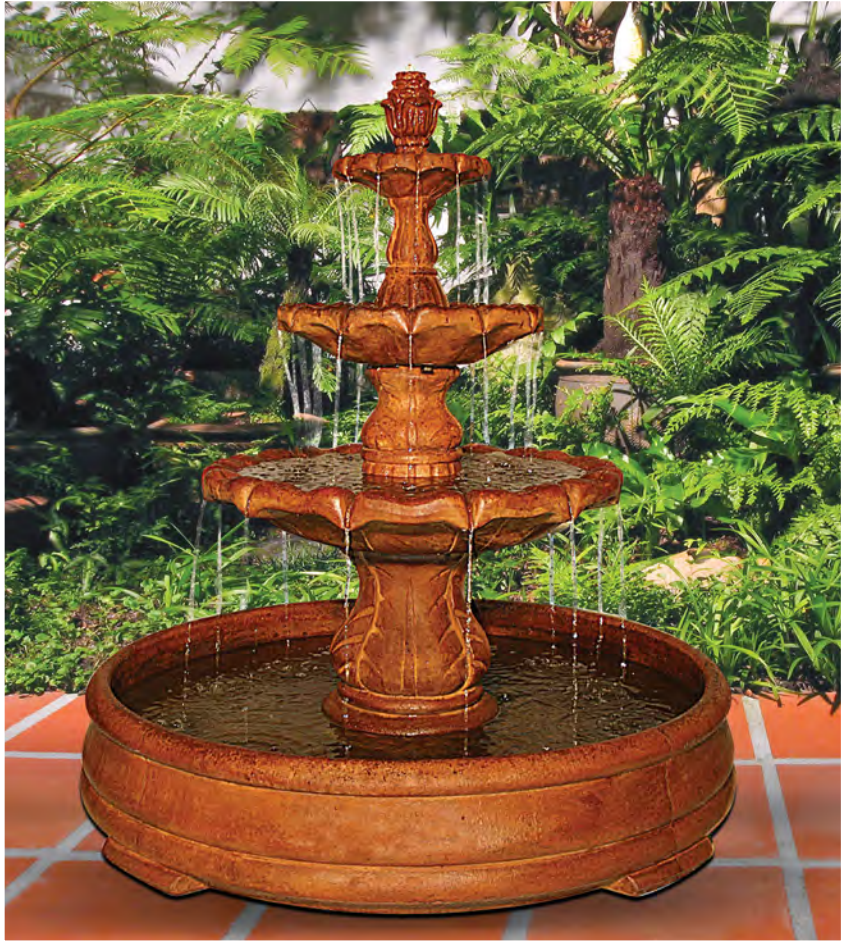

Tiered Fountains

5768F7 Classical Finial Fountain in Grando Pool, 8 pc.

58 in. H, 58.5 in. Diam.

- Shown in Relic Roho (RR)

- No. 5768 Classical Finial - 9 in. H, 5 in. Diam.
- No. 6768 Small Bowl-Riser Unit - 15 in. H, 10 in. Diam.
- No. 6767S Small Classic Bowl - 6 in. H, 23 in. Diam.
- No. 7768 Riser Pedestal - 13 in. H, 10 in. Diam.
- No. 7768AD Access Door 5 in. H, 4.5 in. W, 1.5 in. F-B
- No. 6770S Large Classic Spill Bowl - 9 in. H, 38 in. Diam.
- No. 7771 Large Fern Base - 16 in. H, 16 in. W, 14.5 in. F-B
- No. 7771AD Access Door 7 in. H, 7.5 in. W, 3.5 in. F-B
- No. 7772 Pump Cover Riser - 4.5 in. H, 16 in. Diam.
- No. 6289 Grando Pool - 13.5 in. H, 58.5 in. Diam.

5768F Classical Finial Fountain, 6 pc.

55 in. H, 38 in. Diam.

- Shown in Aged Iron (AI)

- No. 5768 Classical Finial - 9 in. H, 5 in. Diam.
- No. 6768 Small Bowl-Riser Unit - 15 in. H, 10 in. Diam.
- No. 6767S Small Classic Bowl - 6 in. H, 23 in. Diam.
- No. 7768 Riser Pedestal - 13 in. H, 10 in. Diam.
- No. 7768AD Access Door 5 in. H, 4.5 in. W, 1.5 in. F-B
- No. 6770S Large Classic Spill Bowl - 9 in. H, 38 in. Diam.
- No. 7771 Large Fern Base - 16 in. H, 16 in. W, 14.5 in. F-B
- No. 7771AD Access Door 7 in. H, 7.5 in. W, 3.5 in. F-B