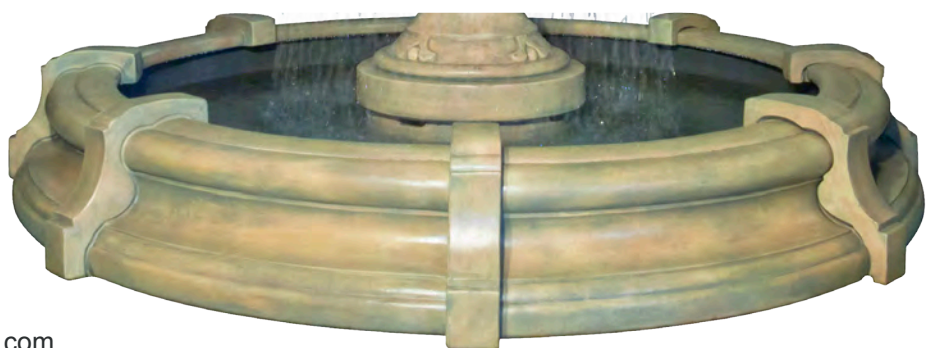

Tiered Fountains

- Shown in Pompeii Ash (PM)

No. 5705 Finial - 11 in. H, 8.5 in. Diam.

No. 6705 Small Renaissance Bowl - 6.5 in. H, 15.5 in. Diam.

No. 7705 Small Renaissance Pedestal - 10 in. H, 8.5 in. Diam.

No. 6706 Medium Renaissance Bowl - 6.5 in. H, 23 in. Diam.

No. 6706AD Access Door - 3 in. H, 5 in. W, 2.5 in. F-B

No. 7707 Medium Renaissance Pedestal - 13 in. H, 10 in. Diam.

No. 7707AD Access Door - 2 in. H, 4.5 in. W, 2 in. F-B

No. 6708 Large Renaissance Bowl - 8 in. H, 35.5 in. Diam.

No. 6708AD Access Door - 5.5 in. H, 4.5 in. W, 2.5 in. F-B

No. 7708 Large Renaissance Pedestal - 16 in. H, 12.5 in. Diam.

No. 7708AD Access Door - 4.5 in. H, 5 in. Diam.

No. 6709 Extra Large Renaissance Bowl - 9 in. H, 48 in. Diam.

No. 6709AD Access Door - 10 in. H, 6 in. W, 3.5 in. F-B

No. 7711 Tall Extra Large Renaissance Pedestal - 21.5 in. H, 22.5 in. Diam.

No. 7711AD Access Door - 7.5 in. H, 7 in. W, 3 in. F-B

No. 6719 Toscana Pool (7' Diam. Fiberglass) - 10.5 in. H, 84 in. Diam.

No. 9019 Toscana Pool Wall Section (original)

[Order 8 for Set] - 12 in. H, 34 in. W, 14 in. F-B

5705F18
Four Tier Renaissance
Fountain In Toscana Pool,
18 pc.
99 in. H, 108 in. Diam.

- Shown in Golden Moss (GM)

No. 9019 Toscana Pool Wall Section (original)

[Order 8 for Set] - 12 in. H, 34 in. W, 14 in. F-B