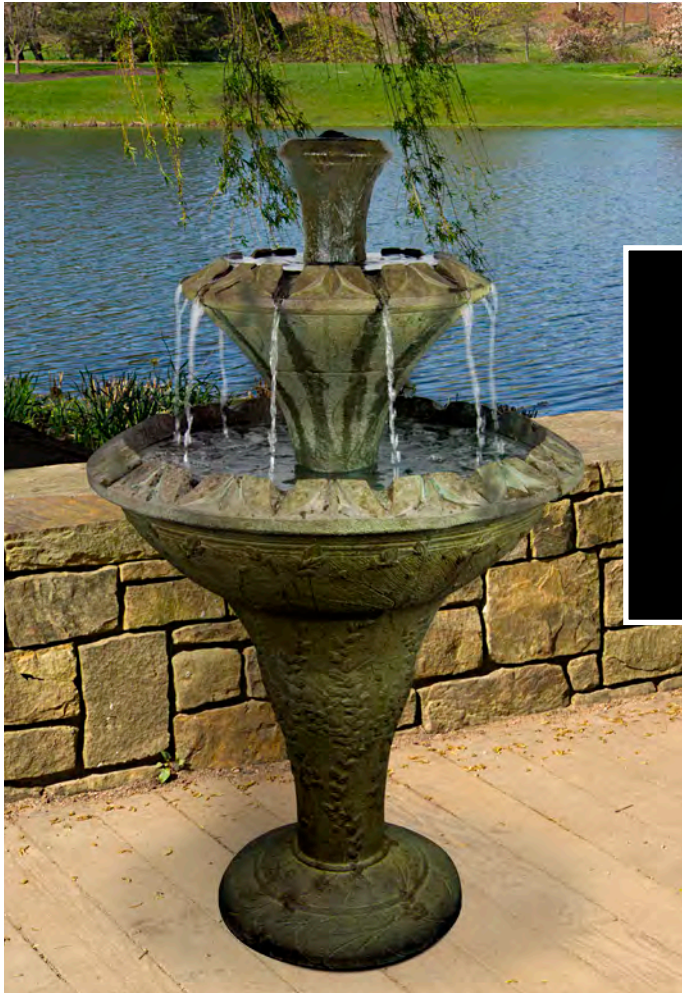

Tiered Fountains

**5044F3
Flora Two-Tier Fountain, 3 pc.**
50 in. H, 29 in. Diam.

- Shown in Relic Hi-Tone (RH)

No. 5044A Flora Two-Tier Finial - 11.5 in. H, 6.5 in. Diam.

No. 5044B Flora Two-Tier Small Bowl/Pedestal - 18 in. H, 17 in. Diam.

No. 5044C Flora Two-Tier Medium Bowl/Pedestal - 31.5 in. H, 29 in. Diam.