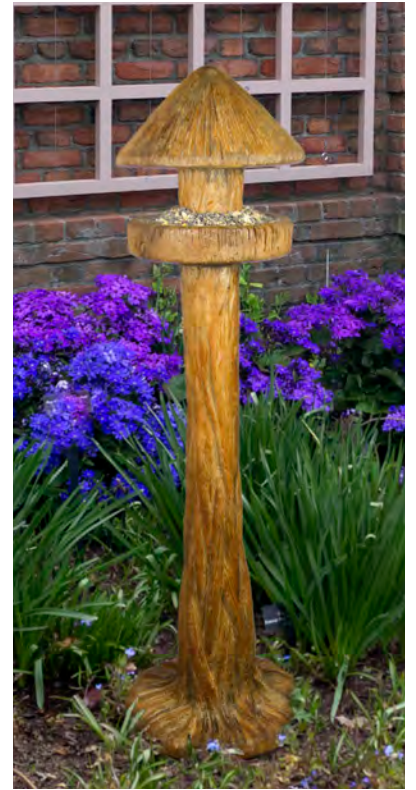

# New Introductions

**2249**  
**Driftwood Birdbath, 1pc.**  
24.5 in. H, 20 in. Diam.

- Shown in Relic Hi-Tone (RH)

**2124**  
**Tall Bird Feeder, 1 pc.**  
49.5 in. H, 16.5 in. W, 9.5 in. F-B

- Shown in Relic Lava (RL)