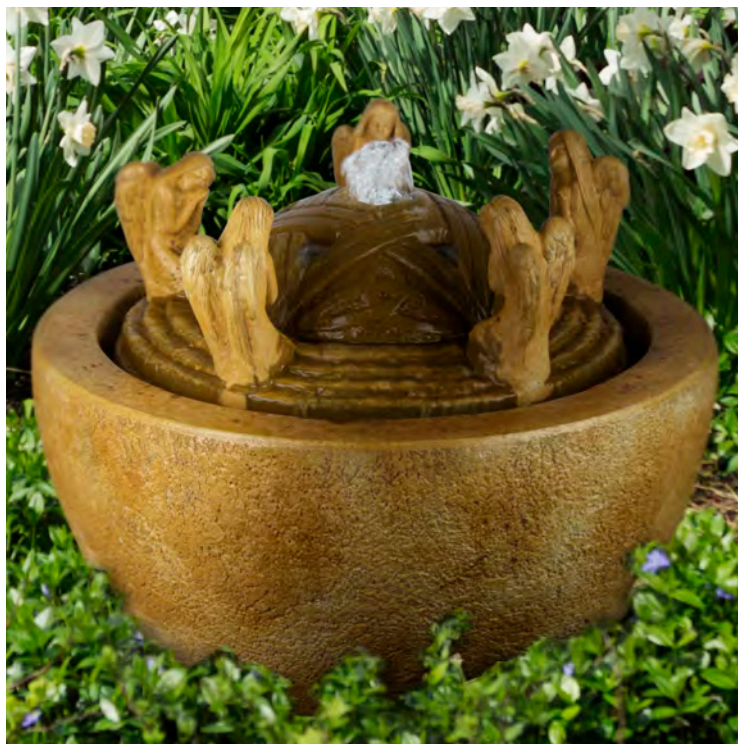

5344F3A Living Waters Fountain, 3 pc.

17.5 in. H, 22 in. Diam.

- Shown in Relic Tuscan Sun (TS)

No. 5344A Living Waters Dome - 2.5 in. H, 10 in. Diam.

No. 5344B Living Waters Adoring Angels - 7.5 in. H, 17 in. Diam.

No. 6342 Tranquility Vase with Supports - 12 in. H, 22 in. Diam.