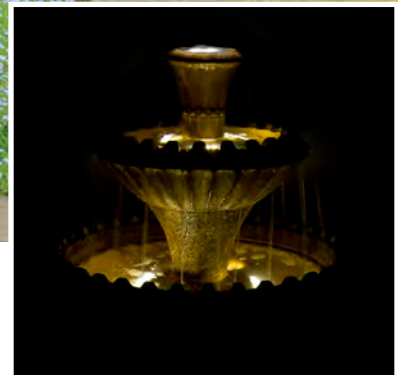

Tiered Fountains

From Classic to Deco to Floral, our new Two-Tier fountains feature exacting spills with plenty of water action. A multi-level lighting system is also available.

5042F3
Grande Two-Tier Fountain, 3 pc.
50 in. H, 29 in. Diam.

- Shown in Relic TUSCAN SUN (TS)

No. 5042A Grande Two-Tier Finial - 11.5 in. H, 6.5 in. Diam.

No. 5042B Grande Two-Tier Small Bowl/Pedestal - 18 in. H, 18 in. Diam.

No. 5042C Grande Two-Tier Medium Bowl/Pedestal - 31.5 in. H, 29 in. Diam.

A brilliant Underwater LED light kit is available for these three fountains for a shimmering night-time effect.

See page 254 for details.