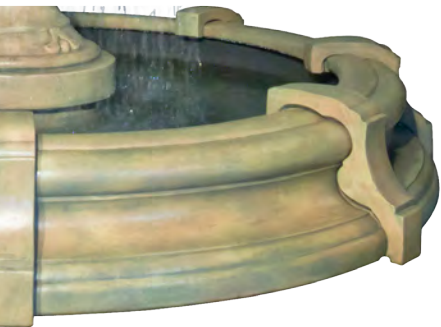

Tiered Fountains

5649F150 Grande Barrington Fountain In Toscana Pool (Original Surround), 15 pc. 88 in. H, 103 in. Diam.

- Shown in Relic Lava (RL)

No. 5648 Barrington Fountain Finial/Bowl Unit - 11 in. H, 18 in. Diam.

No. 7648 Barrington Riser Pedestal - 10 in. H, 35 in. Diam.

No. 6648S Barrington Large Bowl - 10 in. H, 35 in. Diam.

No. 7647 Barrington Pump Cover Riser - 22 in. H, 15 in. Diam.

No. 6649 Barrington Grande Bowl - 16 in. H, 59 in. Diam.

No. 7651 Barrington Grande Pedestal - 34 in. H, 24 in. Diam.

No. 6719 Toscana Pool (7' Diam. Fiberglass) - 10.5 in. H, 84 in. Diam.

No. 9019 Toscana Pool Wall Section (original)

[Order 8 for Set] - 12 in. H, 34 in. W, 14 in. F-B

5649F15 Grande Barrington Fountain In Toscana Pool, 15 pc. 88 in. H, 108 in. Diam.

- Shown in Golden Moss (GM)

No. 9019N New Toscana Pool Wall Section

(Order 8 for Set) - 15 in. H, 42 in. W, 15 in. F-B

5649F5 Barrington Fountain in Grando Pool, 5 pc. 48 in. H, 58.5 in. Diam.

- Shown in Relic Roho (RR)

No. 5648 Barrington Fountain Finial/Bowl Unit - 11 in. H, 18 in. Diam.

No. 7648 Barrington Riser Pedestal - 10 in. H, 35 in. Diam.

No. 7648AD Access Door - 5 in. H, 4 in. W, 1.5 in. F-B

No. 6648S Barrington Large Bowl - 10 in. H, 35 in. Diam.

No. 7647 Barrington Pump Cover Riser - 22 in. H, 15 in. Diam.

No. 7647AD Access Door - 7 in. H, 5.5 in. W, 2 in. F-B

No. 6289 Grando Pool - 13.5 in. H, 58.5 in. Diam.