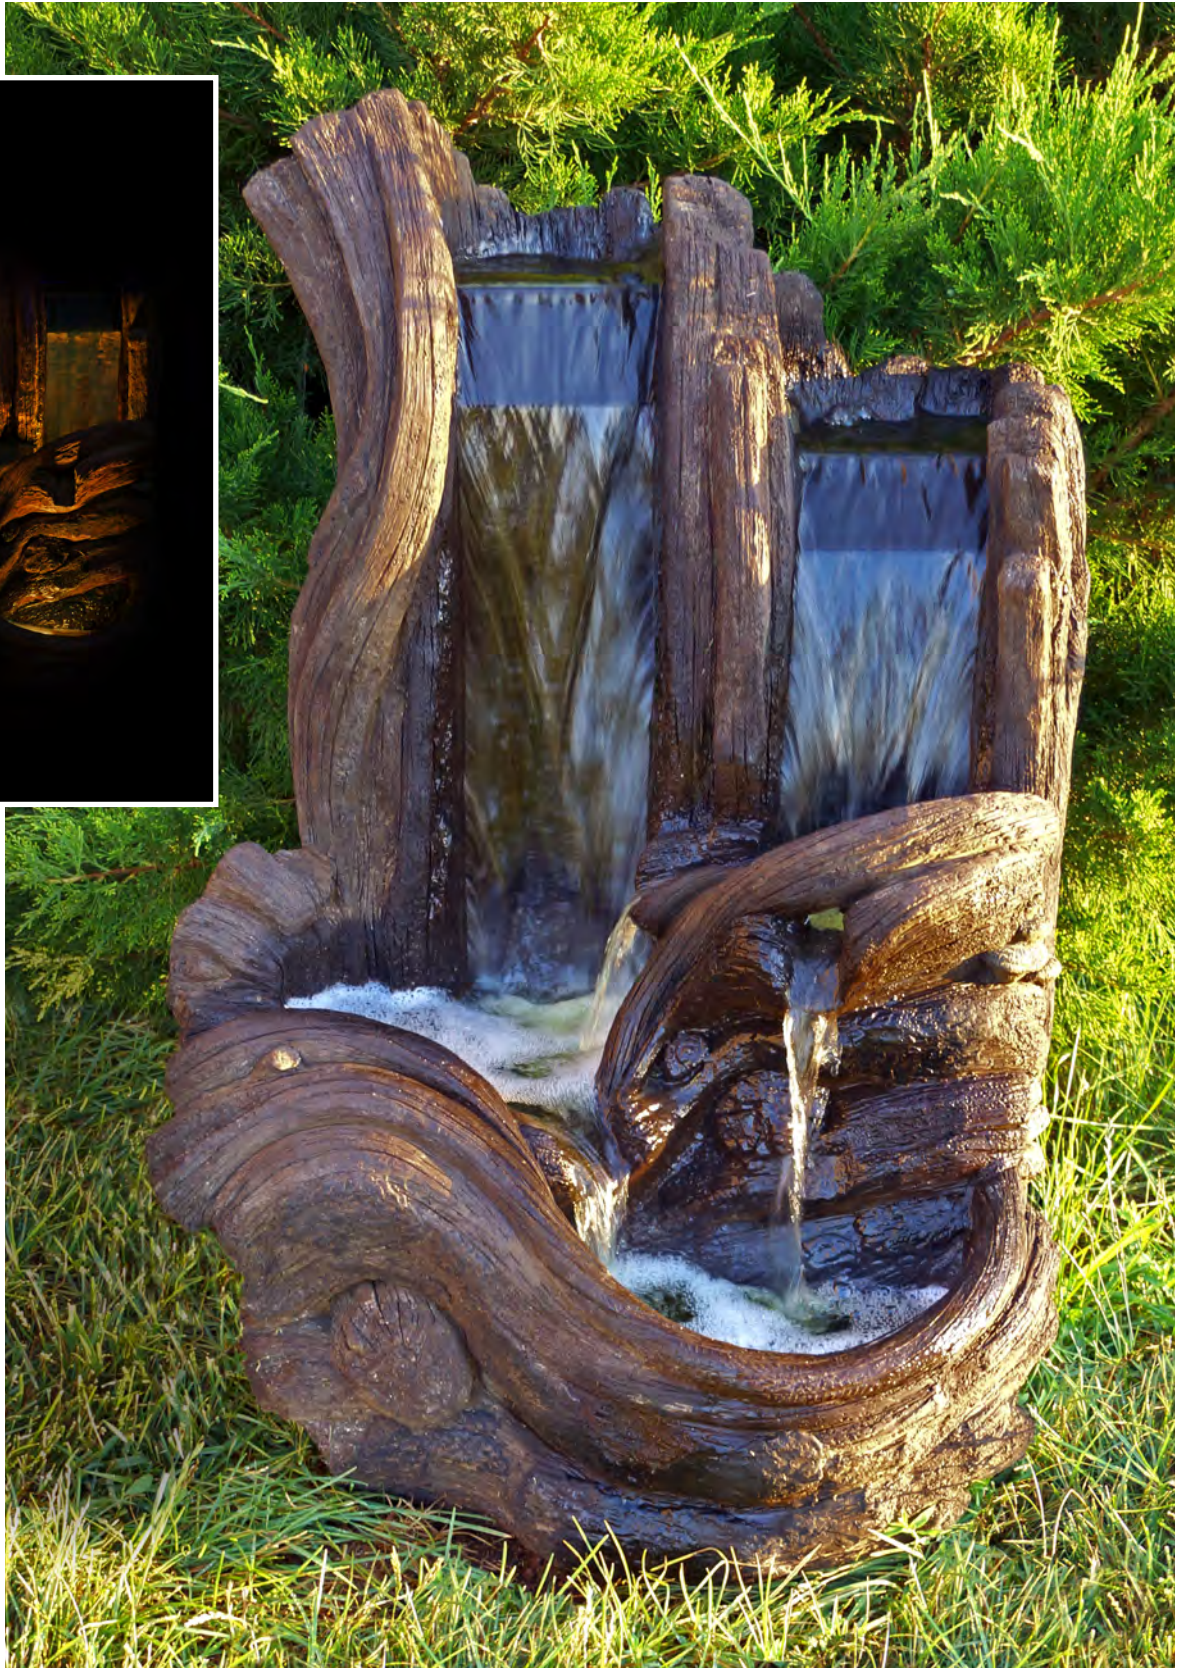

Nature Fountains

2654F1
Twin Falls Log Fountain, 1 pc.
37.5 in. H, 23 in. W, 26 in. F-B

- Shown in Relic Hi-Tone (RH)

No. 2654 Twin Falls Log - 37.5 in. H, 23 in. W, 26 in. F-B

*Brilliant underwater LED light kit included
for shimmering night-time effect.*

1.800.323.4784

25