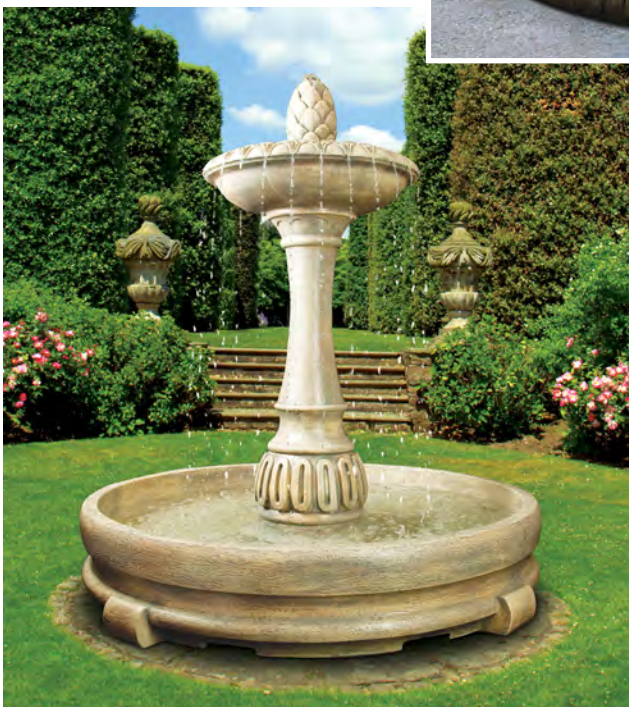

Tiered Fountains

5075F5 Grande Riviera Fountain in Perpetual Pool, 5 pc.

104 in. H, 101 in. Diam.

- Shown in Relic Nebbia (RN)

No. 5075 Finial/Bowl/Pedestal - 54 in. H, 24 in. Diam.

No. 5075AD Access Door -

No. 6075A Bowl - 12 in. H, 48 in. Diam.

No. 7075 Large Pedestal - 47.5 in. H, 28 in. Diam.

No. 7075AD Access Door - 8 in. H, 10 in. W, 4.5 in. F-B

No. 6075B Perpetual Pool (101 Diam. Fiberglass) - 14 in. H, 101 in. Diam.

No. 7224 3'x3' Foundation - 6 in. H, 36 in. W, 36 in. F-B
(Provided in Natural (NA) Finish)

5075F2 Riviera Fountain in Rondo Pool, 2 pc.

56 in. H, 52 in. Diam.

- Shown in Golden Moss (GM)

No. 5075 Finial/Bowl/Pedestal - 54 in. H, 24 in. Diam.

No. 5075AD Access Door

No. 6290 Rondo Pool - 10.5 in. H, 52 in. Diam.