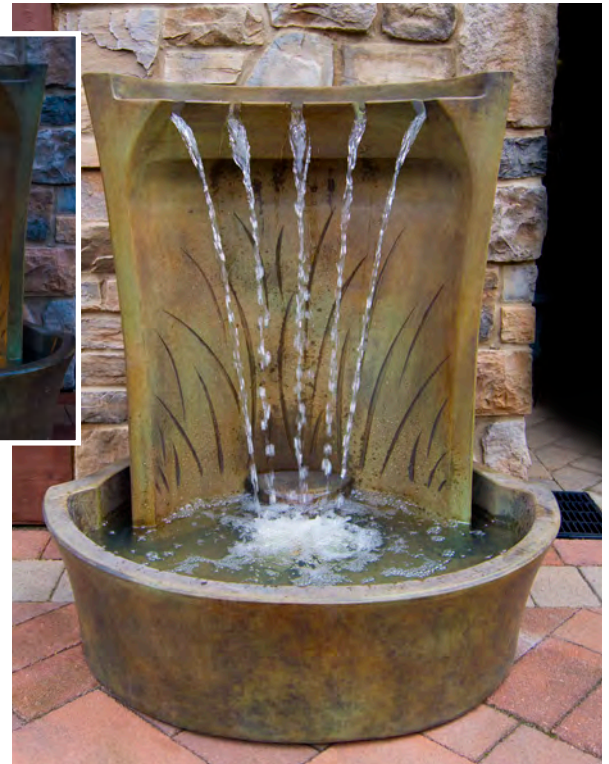

Centerpiece Fountains

Brilliant Underwater LED light kit included for shimmering night-time effect.

4312F3 Aria Fountain, 3 pc.

42 in. H, 39 in. W, 32.5 in. F-B

- Shown in Relic Nebbia (RN)

No. 4312 Aria Fountain Wall - 41 in. H, 31 in. W, 12 in. F-B

No. 4312C Aria Fountain Pump Cover - 8 in. H, 9.5 in. W, 4 in. F-B

No. 6312 Aria Shell - 12.5 in. H, 39 in. W, 32.5 in. F-B