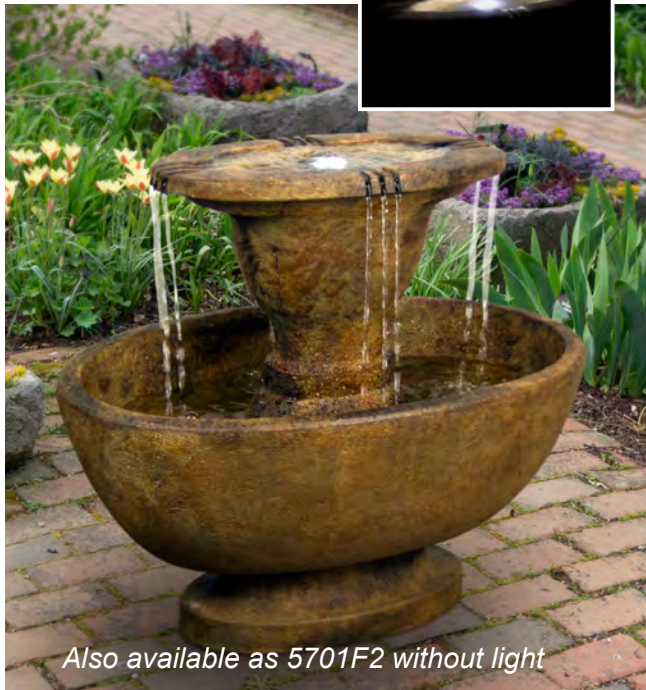

Patio Bubbler Fountains

Also available as 5701F2 without light

5701F2L Alfresco Fountain with Plume Light, 2 pc.

24 in. H, 26 in. W, 16 in. F-B

- Shown in Relic Lava (RL)

No. 5701L Alfresco Finial - 17.5 in. H, 17 in. W, 9 in. F-B

No. 6701 Bottom Bowl - 14 in. H, 26 in. W, 16 in. F-B

4359F2 Copa Fountain, 2 pc.

18 in. H, 21 in. Diam.

- Shown in Relic Azura (RZ)

No. 4359 Copa Fountain Top Dish -
10 in. H, 10 in. Diam.

No. 6359 Copa Bowl - 14.5 in. H,
21 in. Diam.