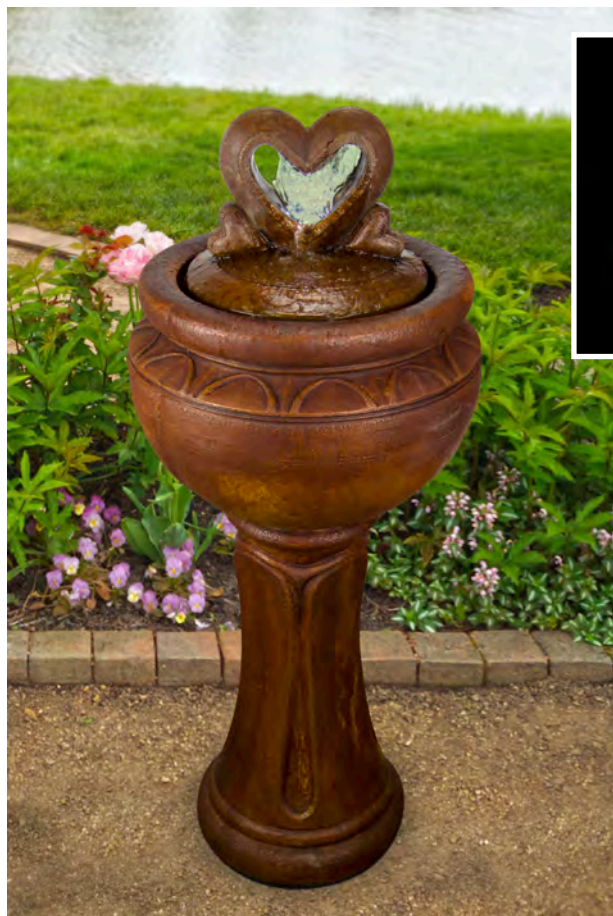

New Introductions

Our NEW Sparkler Series of Bubbler Fountains takes visual interest and water flow to an entirely new level... The lighted water plume is exaggerated and contained within the striking Heart, Flame or Cross designs; and the night-time effect provides even more dramatic visuals for your outdoor enjoyment.

5330F2C Heart of Hearts Bubbler Fountain, 2 pc.

21 in. H, 16.5 in. Diam.

- Shown in Relic Roho (RR)

No. 5330 Heart of Hearts - 9 in. H, 11 in. Diam.

No. 6711 Roman Vase - 13 in. H, 16.5 in. Diam.

5330F2D Tall Heart of Hearts Bubbler Fountain, 2 pc.

40.75 in. H, 16.5 in. Diam.

- Shown in Relic Roho (RR)

No. 5330 Heart of Hearts - 9 in. H, 11 in. Diam.

No. 6710 Tall Roman Vase - 33 in. H, 16.5 in. Diam.

*Brilliant underwater LED light kit included
for shimmering night-time effect.*

5331F2D Tall Fiery Flame Bubbler Fountain, 2 pc

45.5 in. H, 16.5 in. Diam.

- Shown in Relic Lava (RL)

No. 5331 Fiery Flame - 13 in. H, 10.5 in. Diam.

No. 6710 Tall Roman Vase - 33 in. H, 16.5 in. Diam.