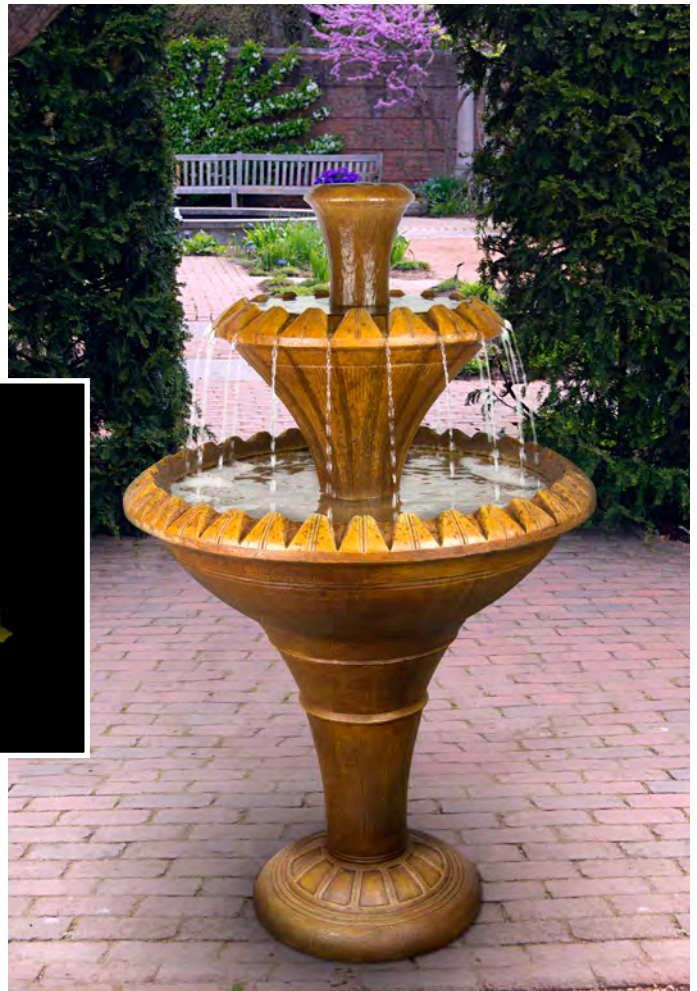

Tiered Fountains

- Shown in Relic Hi-Tone (RH)

No. 5044A Flora Two-Tier Finial - 11.5 in. H, 6.5 in. Diam.

No. 5044B Flora Two-Tier Small Bowl/Pedestal - 18 in. H, 17 in. Diam.

No. 5044C Flora Two-Tier Medium Bowl/Pedestal - 31.5 in. H, 29 in. Diam.

- Shown in Relic Roho (RR)

No. 5043A Nouveau Two-Tier Finial - 11.5 in. H, 6.5 in. Diam.

No. 5043B Nouveau Two-Tier Small Bowl/Pedestal - 18 in. H, 17 in. Diam.

No. 5043C Nouveau Two-Tier Medium Bowl/Pedestal - 31.5 in. H, 29 in. Diam.