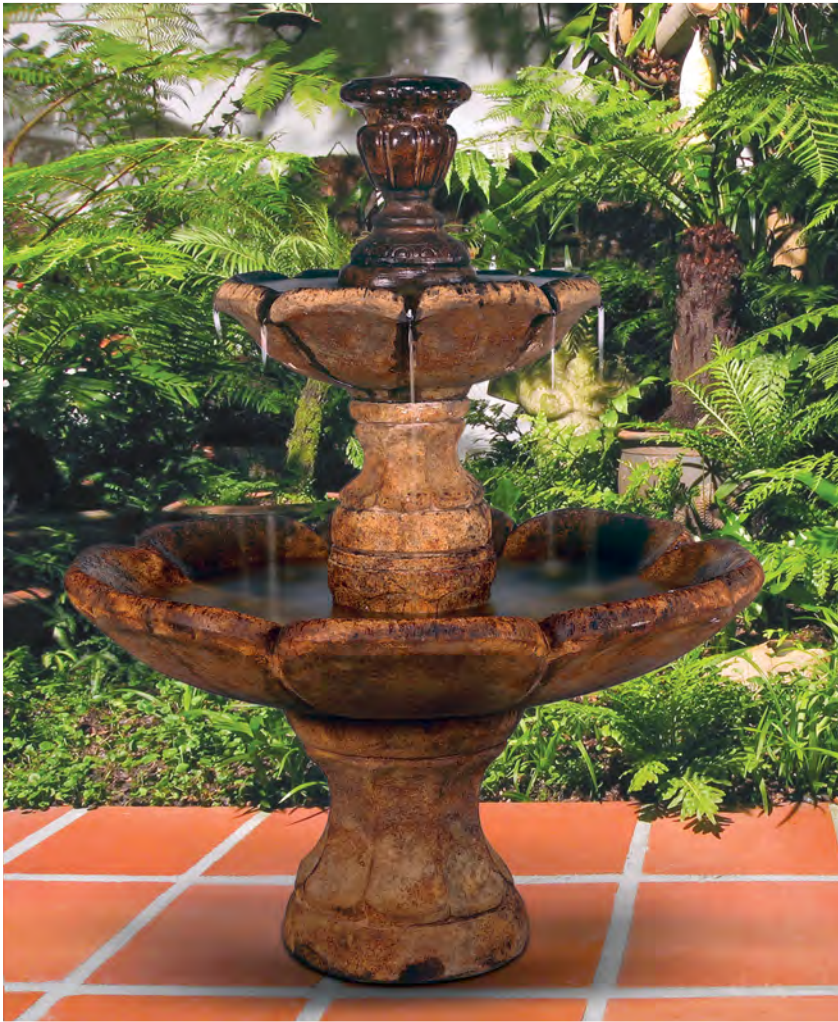

Tiered Fountains

5010F Finial Fountain, 6 pc. 58 in. H, 48 in. Diam.

- Shown in Relic Lava (RL)

No. 5010 Finial - 13 in. H, 9 in. Diam.

No. 7150 Pump Cover - 7.5 in. H, 10 in. Diam.

No. 6820 Small Petal Bowl - 7 in. H, 27 in. Diam.

No. 7820 Petal Riser - 18 in. H, 11 in. Diam.

No. 6810S Petal Spill Bowl - 12 in. H, 48 in. Diam.

No. 7330 Large Base - 17 in. H