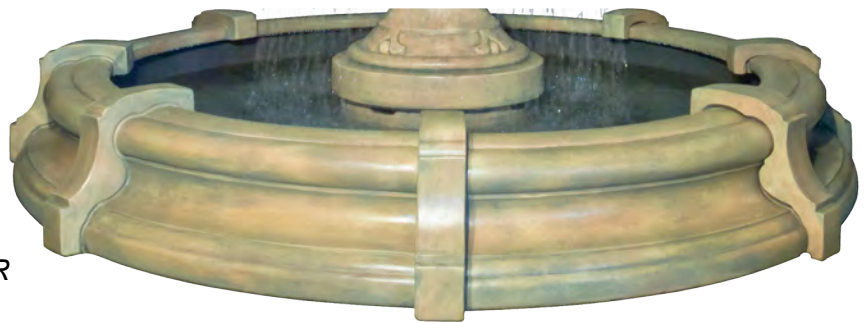

**5750F11
Rebecca Fountain
in Toscana Pool, 11 pc.**
68 in. H, 108 in. Diam.

- Shown in Golden Moss (GM)

No. 6719 Toscana Pool (7' Diam. Fiberglass) - 10.5 in. H, 84 in. Diam.
No. 9019N New Toscana Pool Wall Section
(Order 8 for Set) - 15 in. H, 42 in. W, 15 in. F-B

Also available with spray ring as 5750F11R