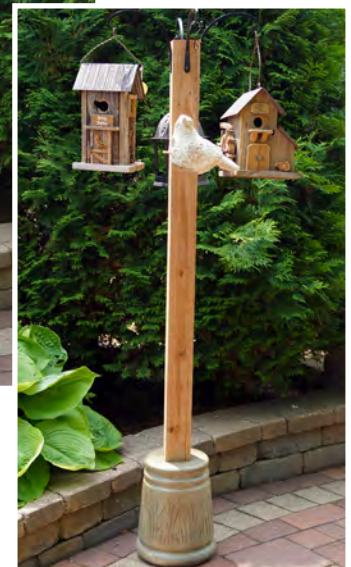

## 2113 Decorative Post Holder

15 in. H, 12 in. Diam.

- Shown in Relic Nebbia (RL)

**2031**  
**Welcome Obelisk**  
41 in. H, 18 in. Diam.  
- Shown in Trevia Greystone (TR)