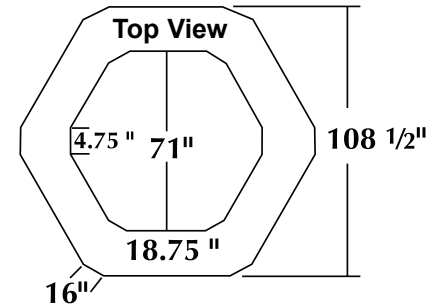

Classical Gazebo Columns are open through their centers to allow for electrical wiring for spotlights or decorative lighting.