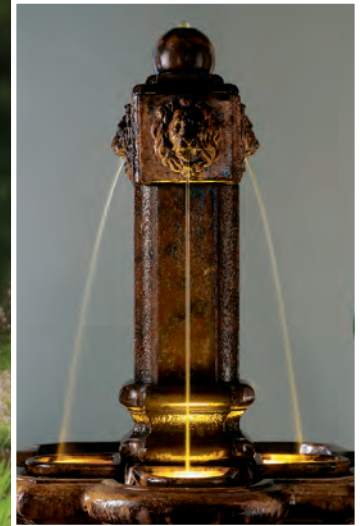

Lion Fountains

Order AB874LR Underwater 4-Light
+ Rubber Stopper Kit for added
night-time shimmering effect.

5636F
Classic Lion Pillar Fountain, 9 pc.
53 in. H, 48 in. Diam.

- Shown in Golden Moss (GM)

- No. 5636A Finial Sphere Top - 7 in. H, 10 in. W, 10 in. F-B
- No. 5636B Lion Face Spouting Section - 8 in. H, 10 in. W, 10 in. F-B
- No. 5636C Classic Lion Pillar - 26 in. H, 12.5 in. W, 12.5 in. F-B
- No. 7636 Pump Cover Square - 10.5 in. H, 13.5 in. W, 13.5 in. F-B
- No. 6636 Cloverleaf Pool - 12 in. H, 48 in. Diam.
- No. 6636A Cloverleaf Pool Splash Basket - 10.5 in. H, 10 in. W, 9.5 in. F-B

Also available as 5636F5
without Splash Baskets