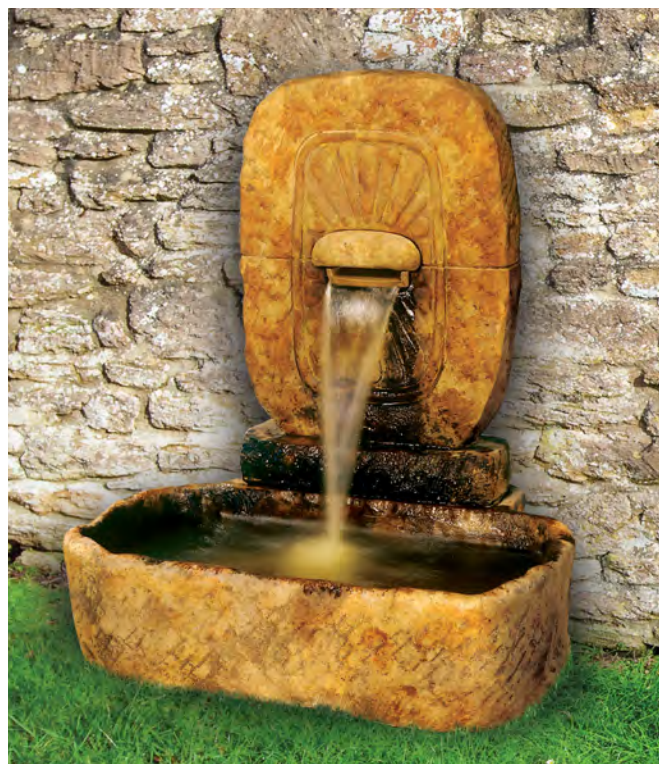

5877F Large Arch Monolith Fountain, 3 pc.

39 in. H, 31 in. W, 22 in. F-B

- Shown in Relic Lava (RL)

No. 5877 Large Arch Monolith - 26.5 in. H, 18 in. W,
6 in. F-B

No. 5877A Spill Cap

No. 6877 Large Basin - 8.5 in. H, 31 in. W, 22 in. F-B