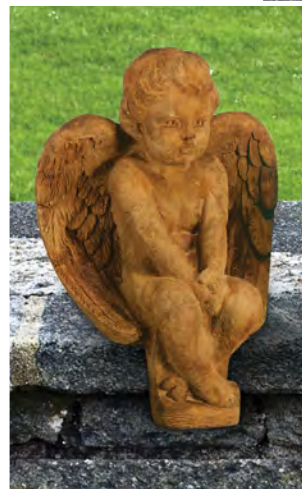

1782
Medium Angel
12 in. H, 8 in. Diam.
- Shown in Relic Lava (RL)