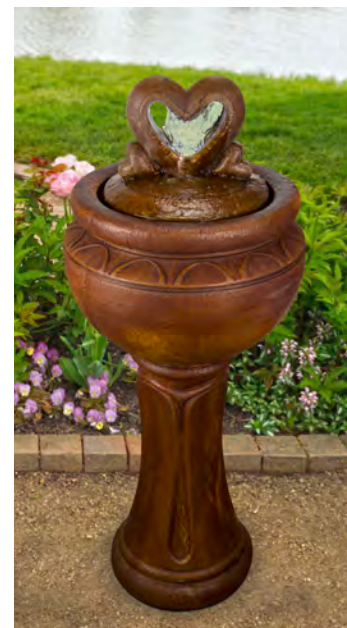

5330F2D Tall Heart of Hearts Bubbler Fountain, 2 pc.

40.75 in. H, 16.5 in. Diam.

- Shown in Relic Roho (RR)

No. 5330 Heart of Hearts - 9 in. H, 11 in. Diam.

No. 6710 Tall Roman Vase - 33 in. H, 16.5 in. Diam.

5326F2C Birds Patio Bubbler Fountain, 2 pc.

19 in. H, 15 in. Diam.

- Shown in Relic Nebbia (RN)

No. 5326A Birds Top - 6 in. H, 11 in. Diam.

No. 6711 Roman Vase - 13 in. H, 16.5 in. Diam.