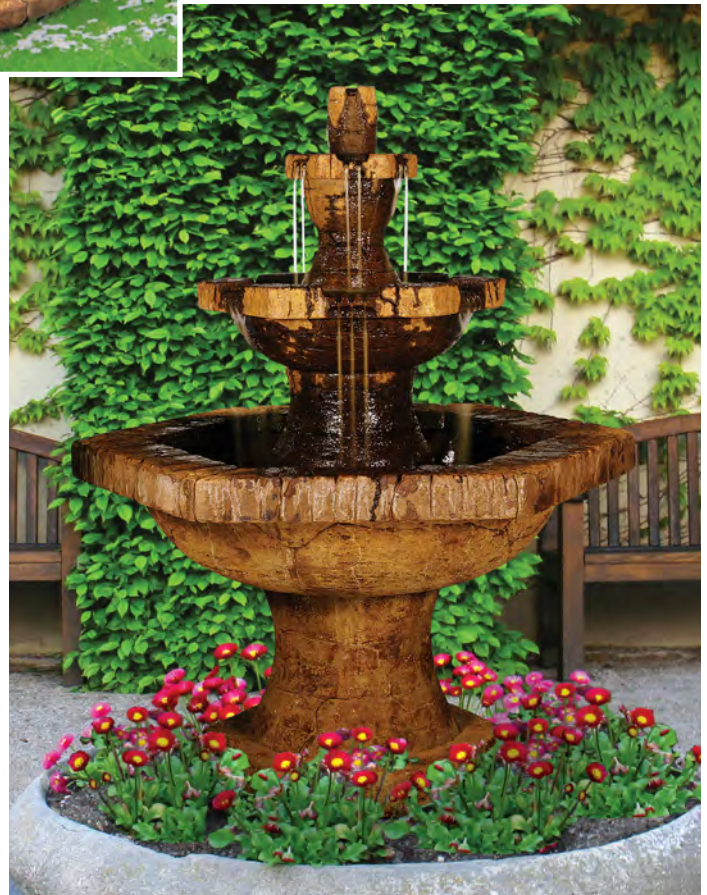

Tiered Fountains

5231F21 Grenoble Fountain in Pool, 21 pc. 74 in. H, 94 in. Diam.

- Shown in Relic Lava (RL)

- No. 5231 Grenoble Finial - 11.5 in. H, 7 in. Diam.
- No. 6231 Grenoble Bowl / Base Unit - 20 in. H, 14 in. W, 14.5 in. F-B
- No. 6231AD Top Pedestal Access Door
- No. 6232 Grenoble Medium Bowl - 11 in. H, 32 in. Diam.
- No. 7232 Grenoble Riser Base - 20 in. H, 20 in. Diam.
- No. 7232AD Access Door
- No. 6236A Ledge Rim Section (Order 3 for Half Set) - 4.5 in. H, 29.5 in. W, 7 in. F-B
- No. 6236B Ledge Rim Section (Order 3 for Half Set) - 4.5 in. H, 29.5 in. W, 7 in. F-B
- No. 6234 Large Grenoble Bowl - 15 in. H, 47 in. Diam.
- No. 7234 Large Grenoble Pedestal - 21 in. H, 28 in. Diam.
- No. 7234AD Access Door
- No. 6719 Toscana Pool (7' Diam. Fiberglass) - 10.5 in. H, 84 in. Diam.
- No. 9029A Pool Wall A (Order 4 for Half Set) - 12.5 in. H, 34.5 in. W, 5 in. F-B
- No. 9029B Pool Wall B (Order 4 for Half Set) - 12.5 in. H, 34.5 in. W, 5 in. F-B

5231F12 Grenoble Three-Tier Fountain, 12 pc. 73 in. H, 47 in. Diam.

- Shown in Relic Lava (RL)

- No. 5231 Grenoble Finial - 11.5 in. H, 7 in. Diam.
- No. 6231 Grenoble Bowl / Base Unit - 20 in. H, 14 in. W, 14.5 in. F-B
- No. 6232 Grenoble Medium Bowl - 11 in. H, 32 in. Diam.
- No. 7232 Grenoble Riser Base - 20 in. H, 20 in. Diam.
- No. 6233A Ledge Rim Section (Order 3 for Set) - 4 in. H, 29 in. W, 7 in. F-B
- No. 6233B Ledge Rim Section (Order 3 for Set) - 4 in. H, 29 in. W, 7 in. F-B
- No. 6234 Large Grenoble Bowl - 15 in. H, 47 in. Diam.
- No. 7234 Large Grenoble Pedestal - 21 in. H, 28 in. Diam.