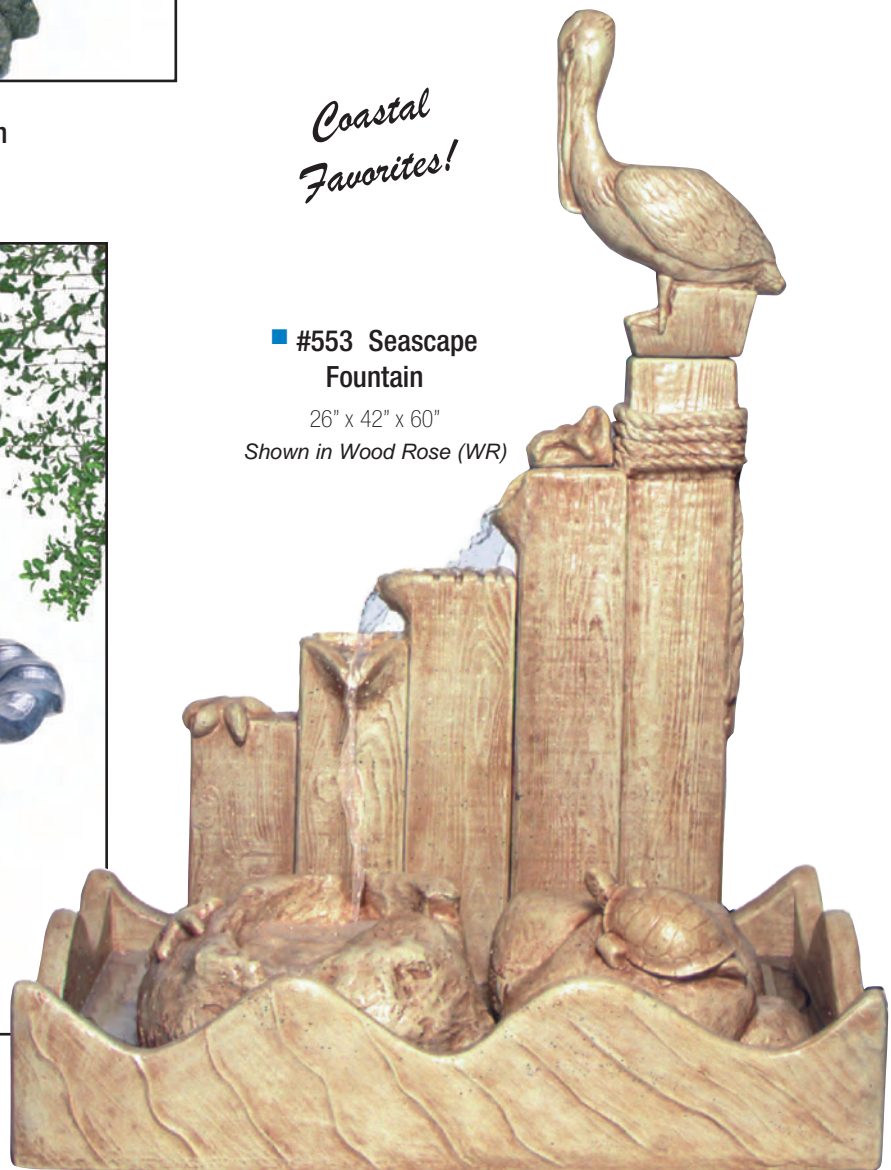

■ #553 Seascape
Fountain
26" x 42" x 60"
Shown in Wood Rose (WR)