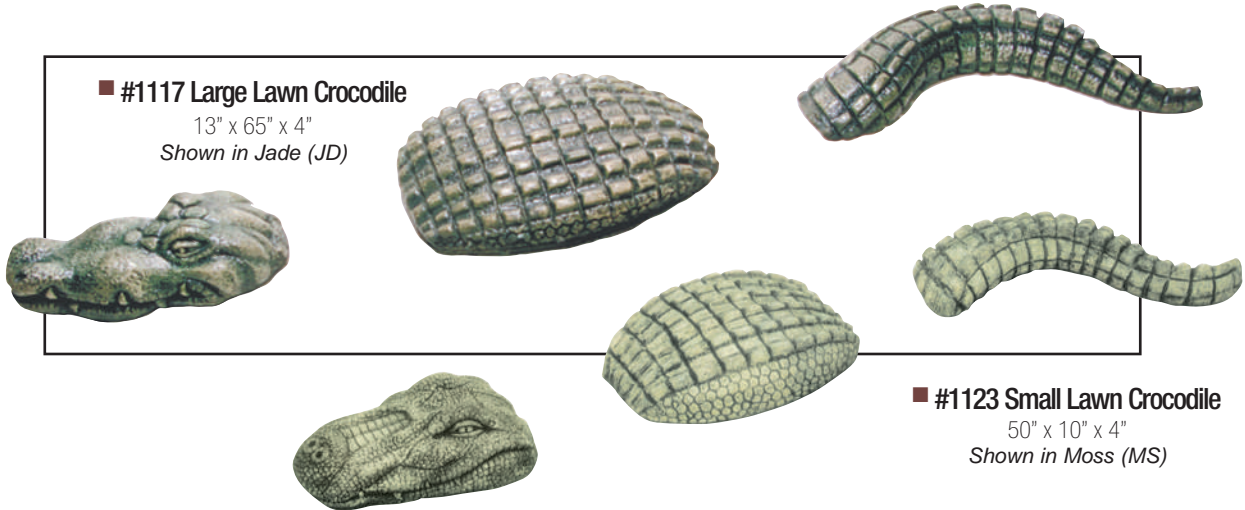

■ #1120 Large Lawn Dragon
10" x 49" x 18"
Shown in Moss (MS)

■ #1118 Baby Lawn Serpent
5" x 27" x 9"
Shown in Olive (OL)

■ #1117 Large Lawn Crocodile
13" x 65" x 4"
Shown in Jade (JD)

■ #1123 Small Lawn Crocodile
50" x 10" x 4"
Shown in Moss (MS)