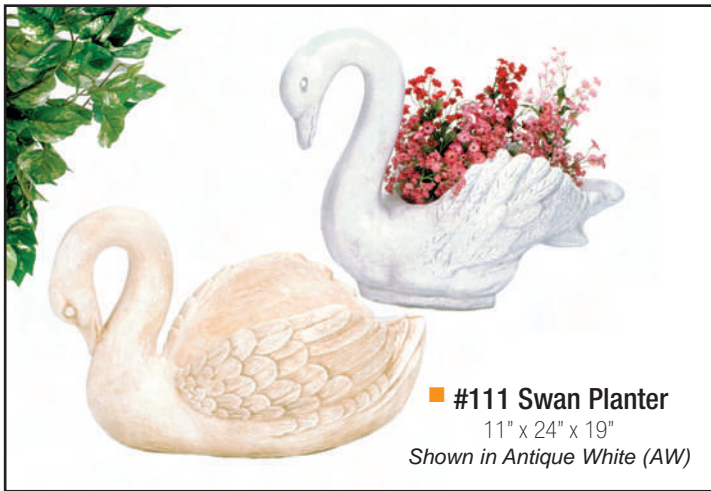

Animal Planters

■ **#111 Swan Planter**
11" x 24" x 19"
Shown in *Antique White (AW)*

■ **#387 Small Swan Planter**
12" x 20" x 14"
Shown in *Antique Tan (AT)*

These charming accents are perfect for patios and front porches!