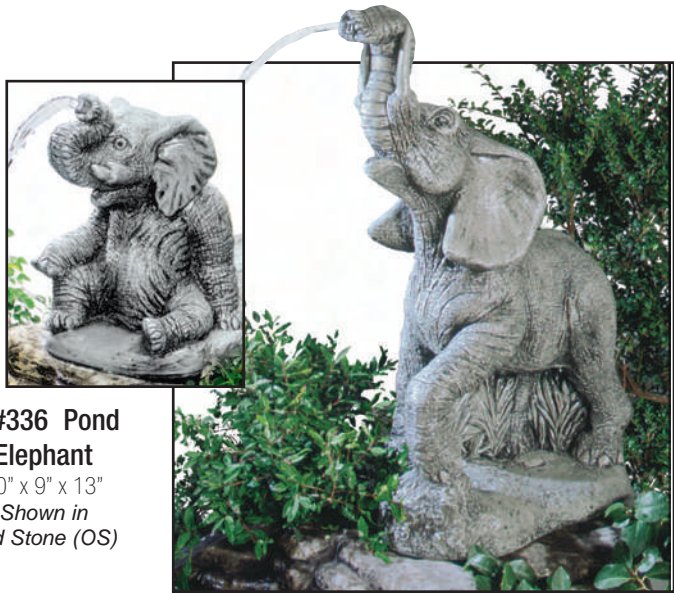

Pond Animals

■ #335 Pond Hippo
10" x 21" x 19"
Shown in Silver Ash (SA)

■ #338 Small Pond Turtle
10" x 8" x 6"
Shown in Jade (JD)

*Perfect for
Water Gardens!*

■ #339 Pond Goose
15" x 10" x 18"
Shown in Forest Brown (FB)