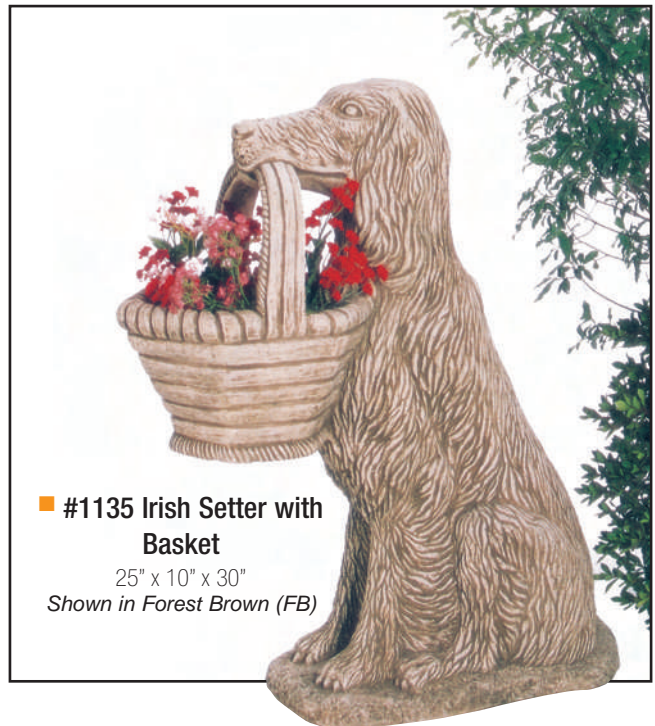

■ **#386 Small Rabbit Planter**
9" x 16" x 7"
Shown in *Wood Rose (WR)*

■ **#1135 Irish Setter with Basket**
25" x 10" x 30"
Shown in *Forest Brown (FB)*