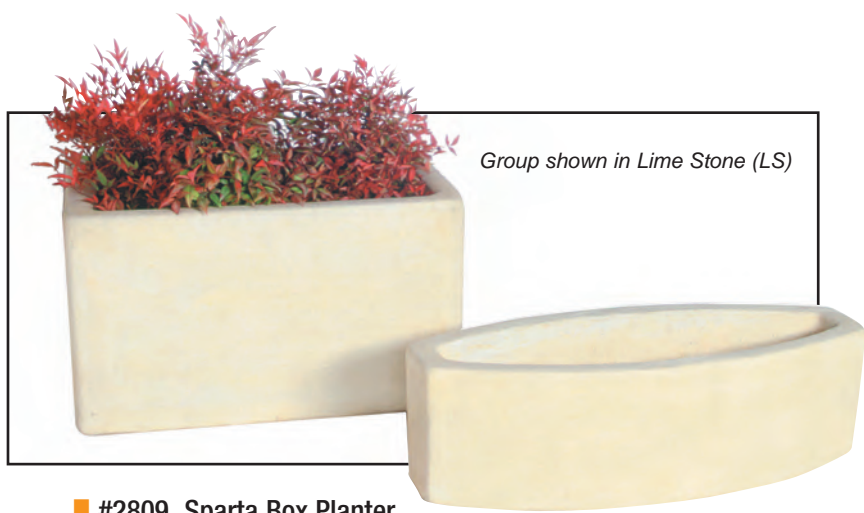

Group shown in Moss (MS)

■ #895 Orcio Pot - Medium
11" x 11" x 13"

■ #894 Orcio Pot - Small
11" x 11" x 9"

■ #2801 Vaso Toscano - Extra Large
32" x 32" x 32"

■ #2800 Vaso Toscano - Large
24" x 24" x 27"

Group shown in Lime Stone (LS)