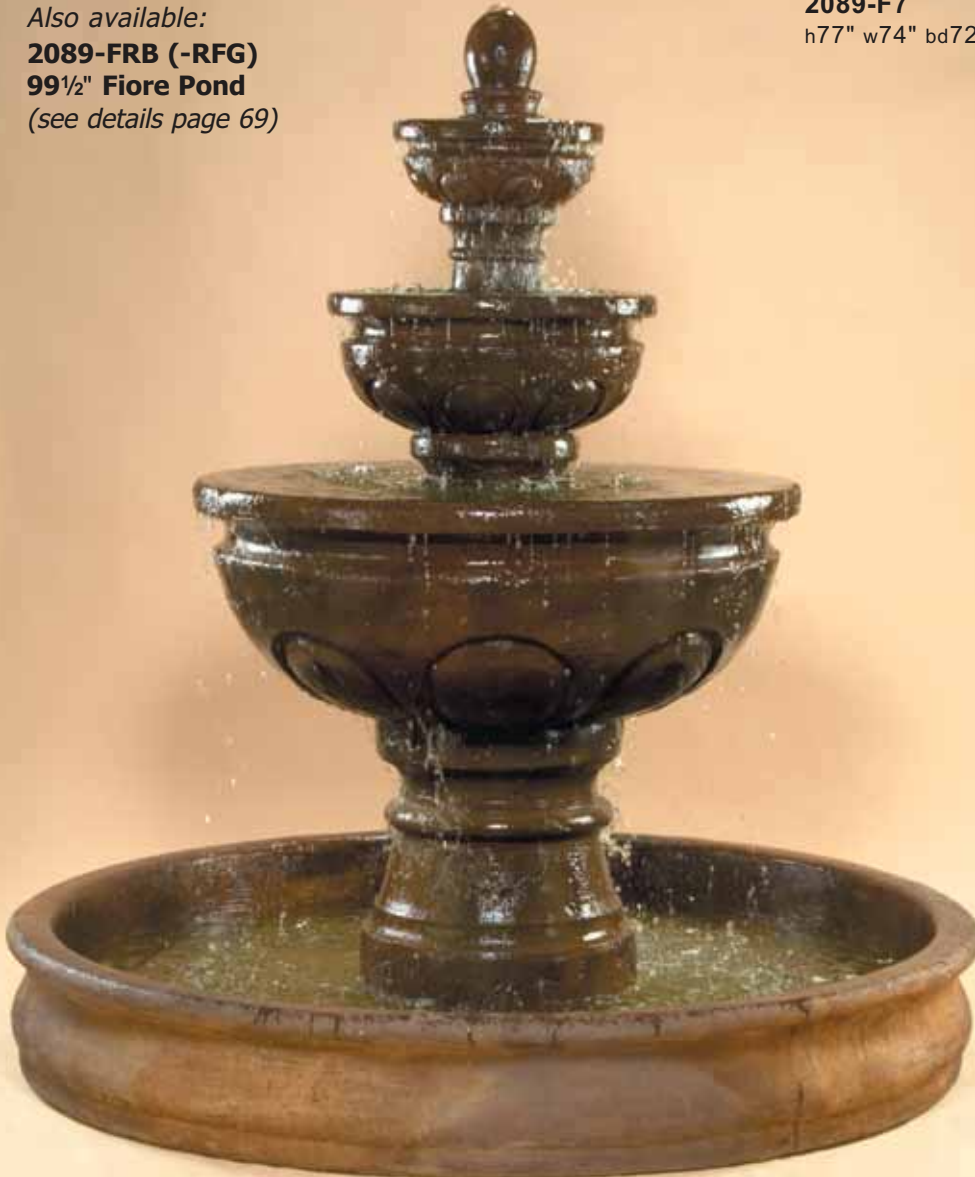

2089-F7 Baroque Fountain with 74" Basin

Shown in Rustico

- *Consists of:*
- 3212 Finial
- 3212-A Bowl, Sm
- 3213-PH Spacer, Sm
- 3213-PHP Spacer Piece
- 3212-B Bowl, Md
- 3214-PH Pump House, Md
- 3214-PHP P/House Piece
- 3212-C Bowl, Lg
- 3215-PH Pump House, Lg
- 3215-PHP P/House Piece
- 376-7 74" Basin

Also available:
2089-FRB (-RFG)
99½" Fiore Pond
(see details page 69)

2089-F7
h77" w74" bd72"