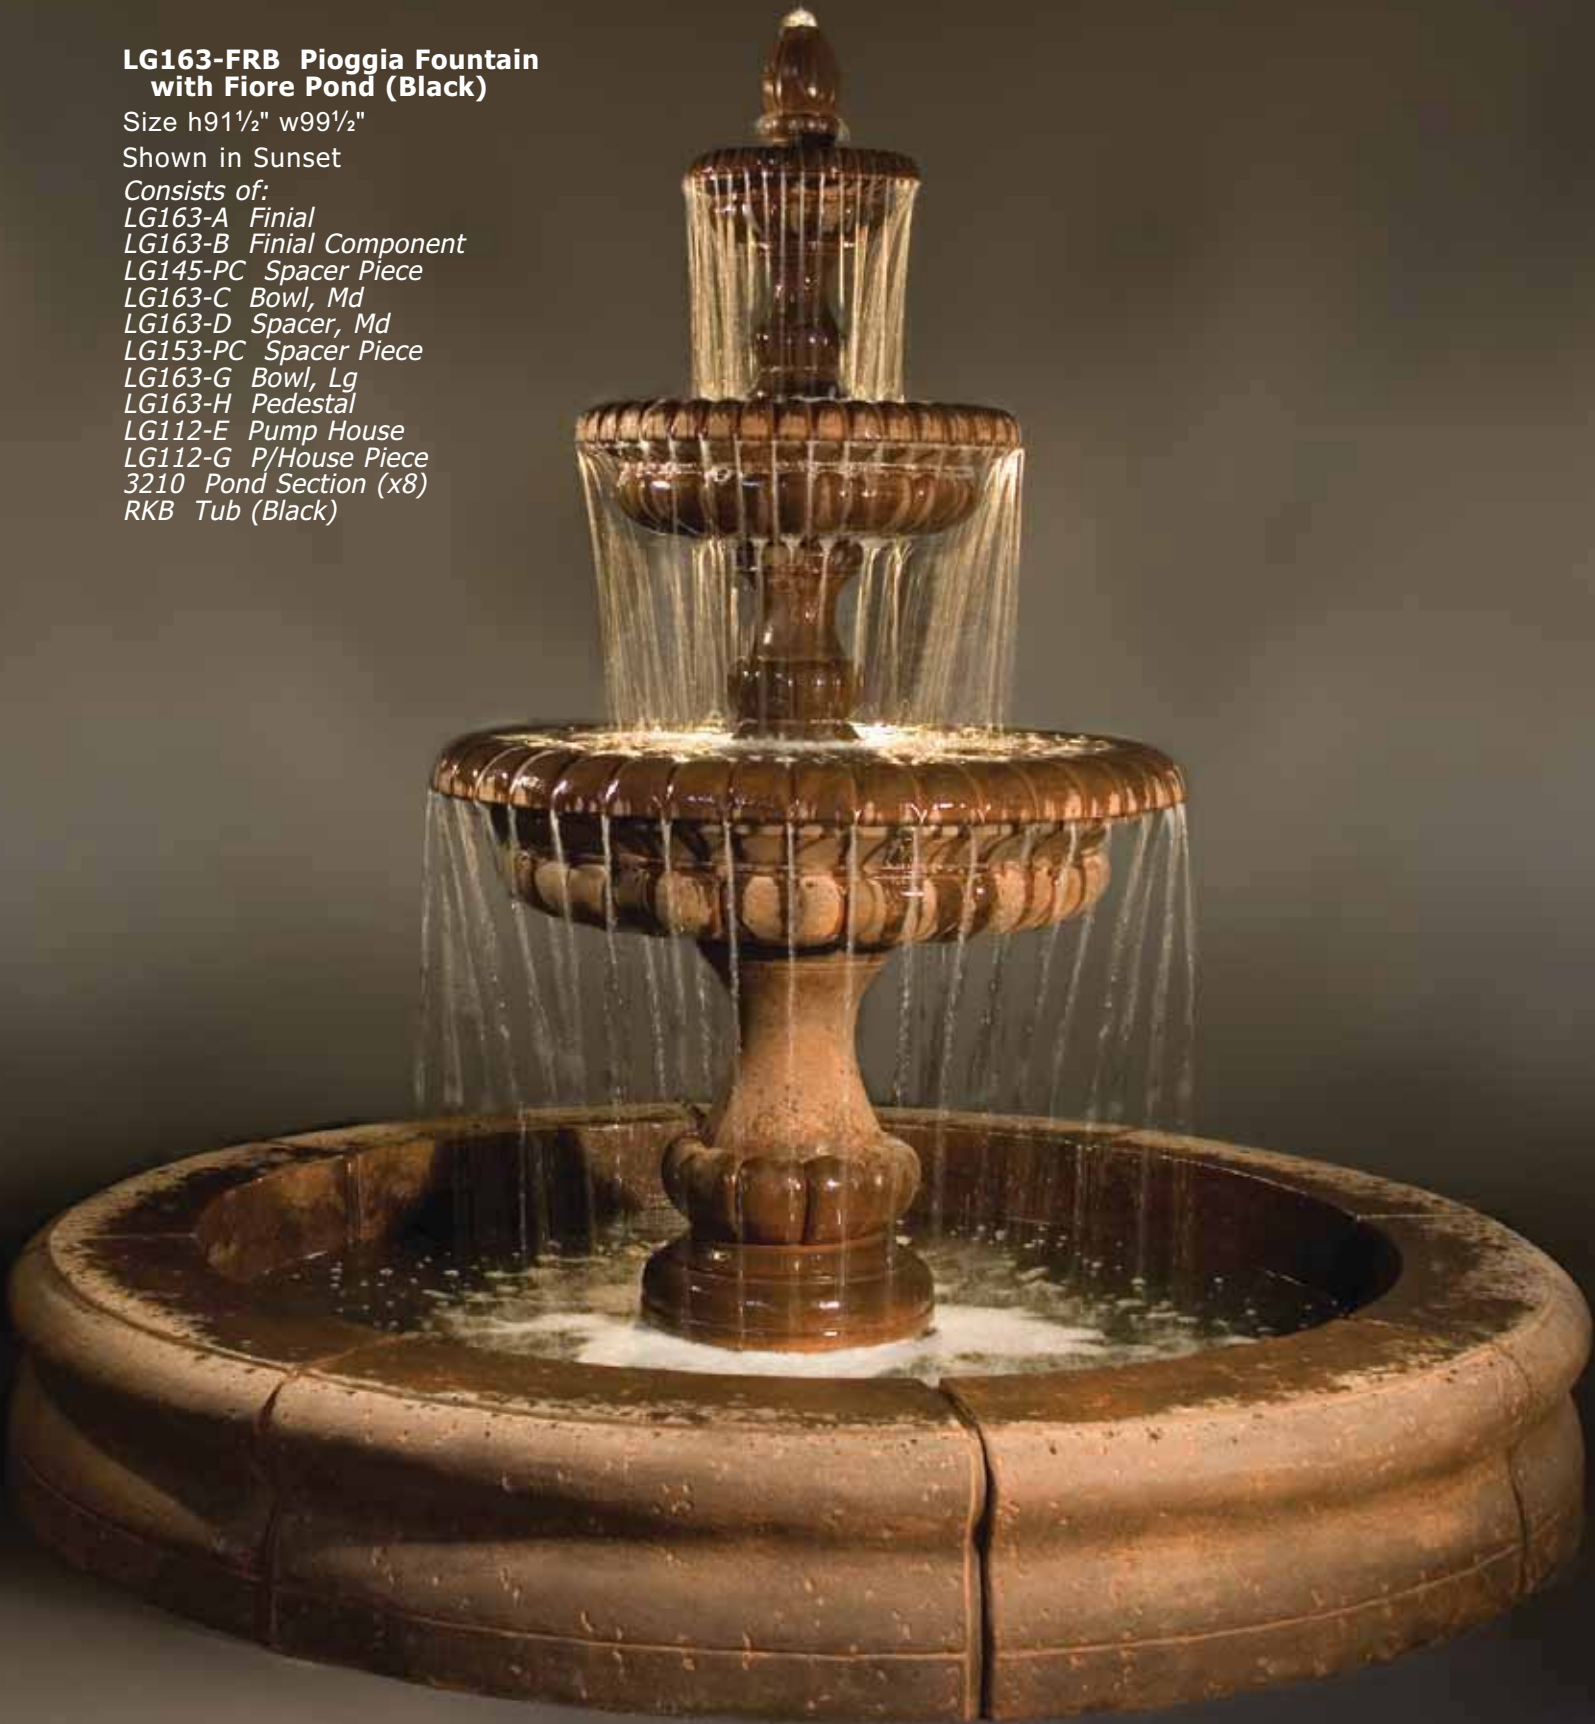

**LG163-FRB Pioggia Fountain
with Fiore Pond (Black)**

Size h91½" w99½"

Shown in Sunset

Consists of:

LG163-A Finial

LG163-B Finial Component

LG145-PC Spacer Piece

LG163-C Bowl, Md

LG163-D Spacer, Md

LG153-PC Spacer Piece

LG163-G Bowl, Lg

LG163-H Pedestal

LG112-E Pump House

LG112-G P/House Piece

3210 Pond Section (x8)

RKB Tub (Black)

Also available:

**LG163-FRG Pioggia Fountain with
Fiore Pond (Gray)**

See page 69 for Fiore Pond details

**LG163-FP Pioggia Fountain for Pond
(w/o Basin)**