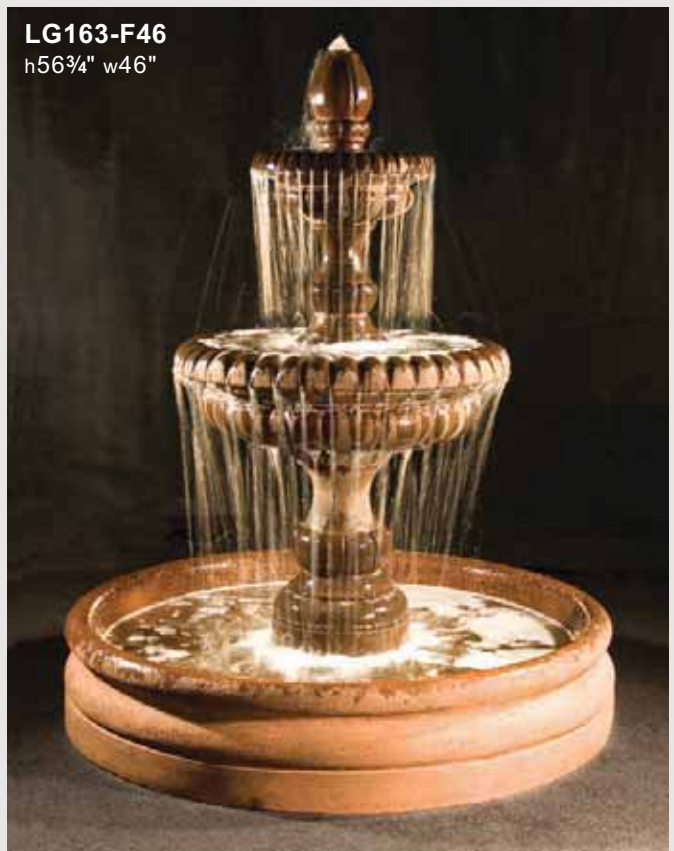

LG163-F46
h56¾" w46"