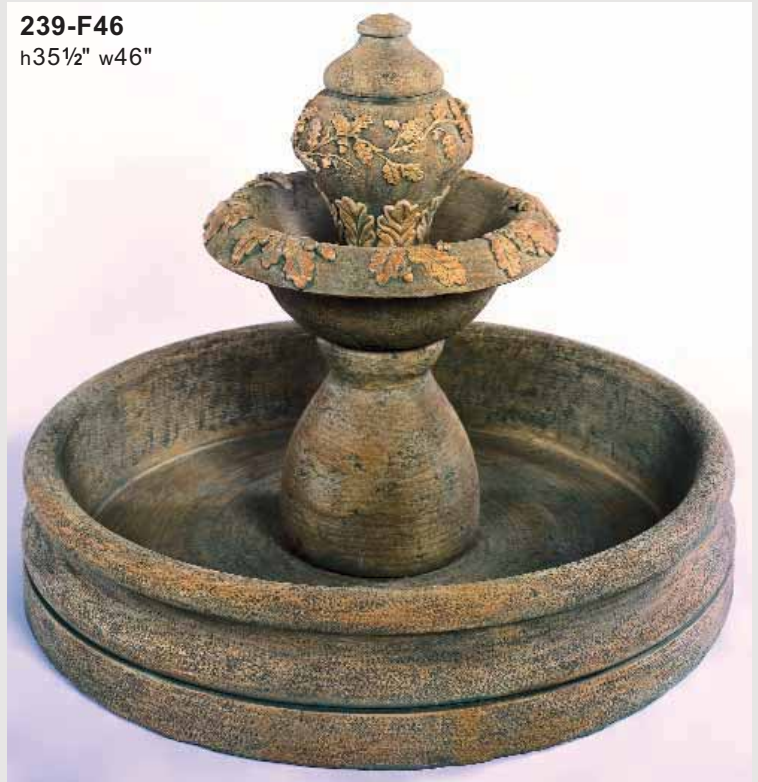

**239-F46**  
h35½" w46"

**239-F**  
h60" w44" bd20"

Also available:  
**239-FP** Oak Fountain  
Size h60" w37" bd20"

**239-FB**  
h63" w55"

© 2019 Fiore Stone, Inc.

**LG135-F**  
h63" w48" bd20"

**LG135-F Athenian Fountain**