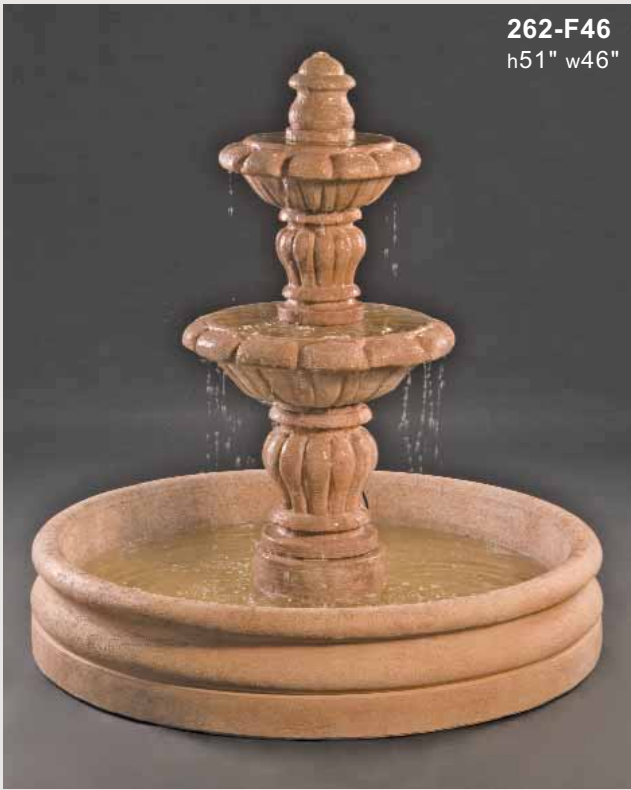

262-F
h80" w55"

262-F46
h51" w46"