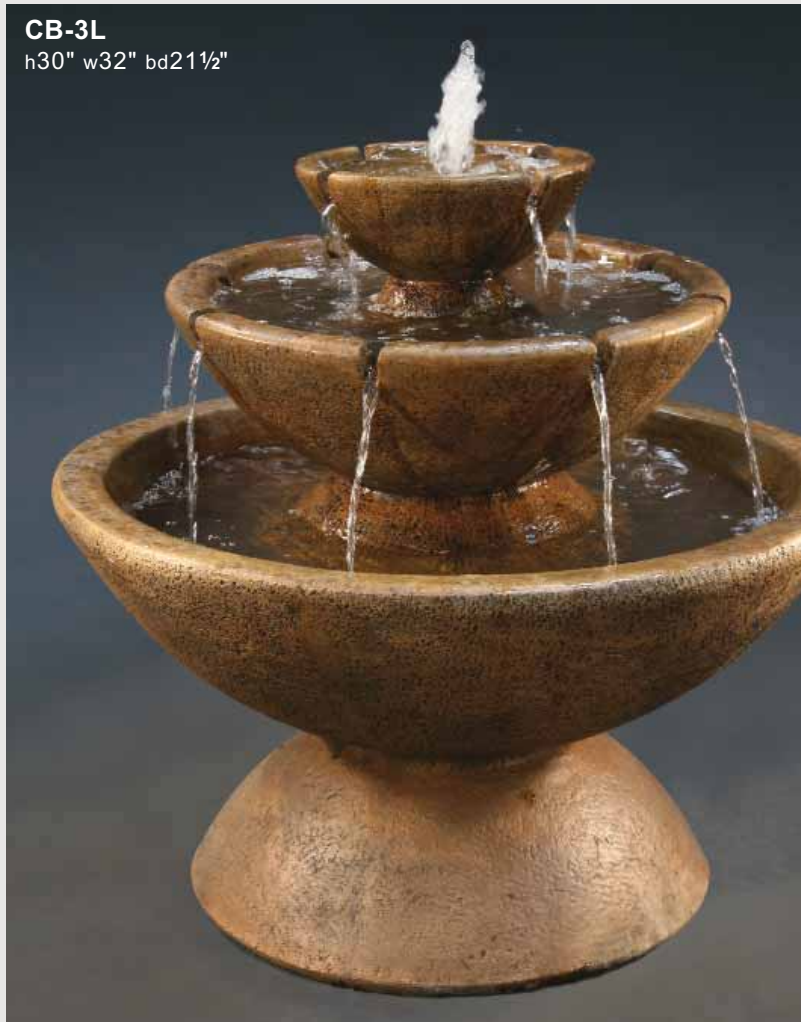

CB-3TL
h43" w32" bd15½"

CB-3L
h30" w32" bd21½"

CB-2L 2-Tier Color Bowl Fountain

Shown in Brownstone

Consists of:

- 6026-SWL Bowl with Lips
- 6026-L Bowl with Base

CB-3TL 3-Tier Color Bowl Fountain, Tall with Lips

Shown in Foreste

Consists of:

- 6026-SWL Bowl with Lips
- 6026-LWL Bowl with lips, Lg
- 6026-LPHP Bowl Piece
- 6016-XL Bowl, X-Lg
- 3180 Pedestal

CB-3L 3-Tier Color Bowl Fountain with Lips

Shown in Coffee

Consists of:

- 6026-SWL Bowl with Lips
- 6026-LWL Bowl with lips, Lg
- 6026-LPHP Bowl Piece
- 6026-XL Bowl w/Base, X-Lg