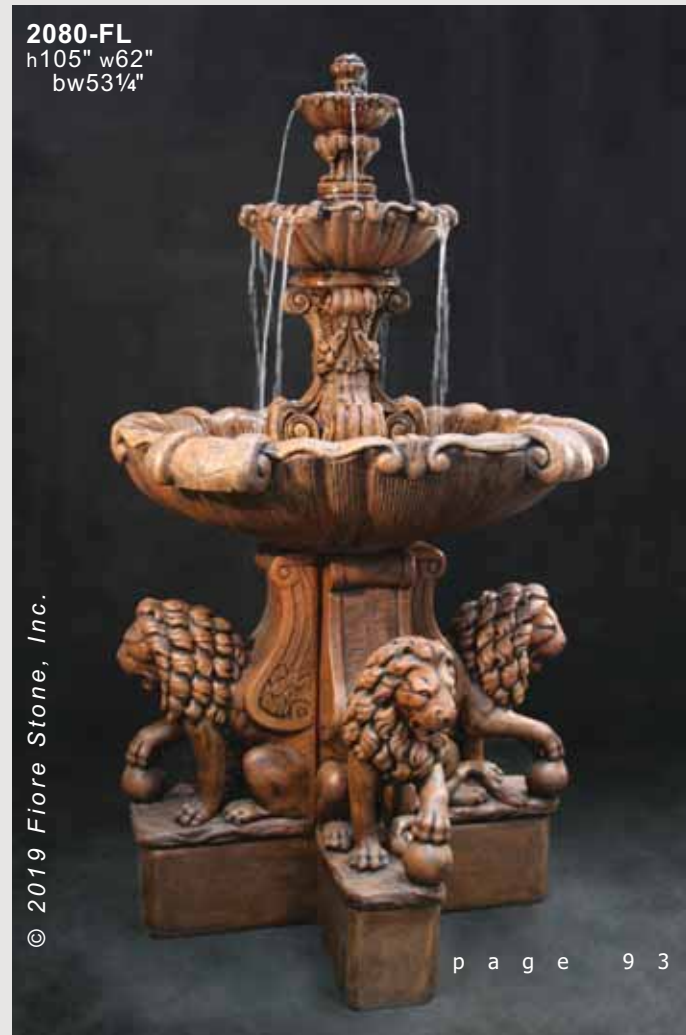

2080-FLS
h76" w62" bd20"