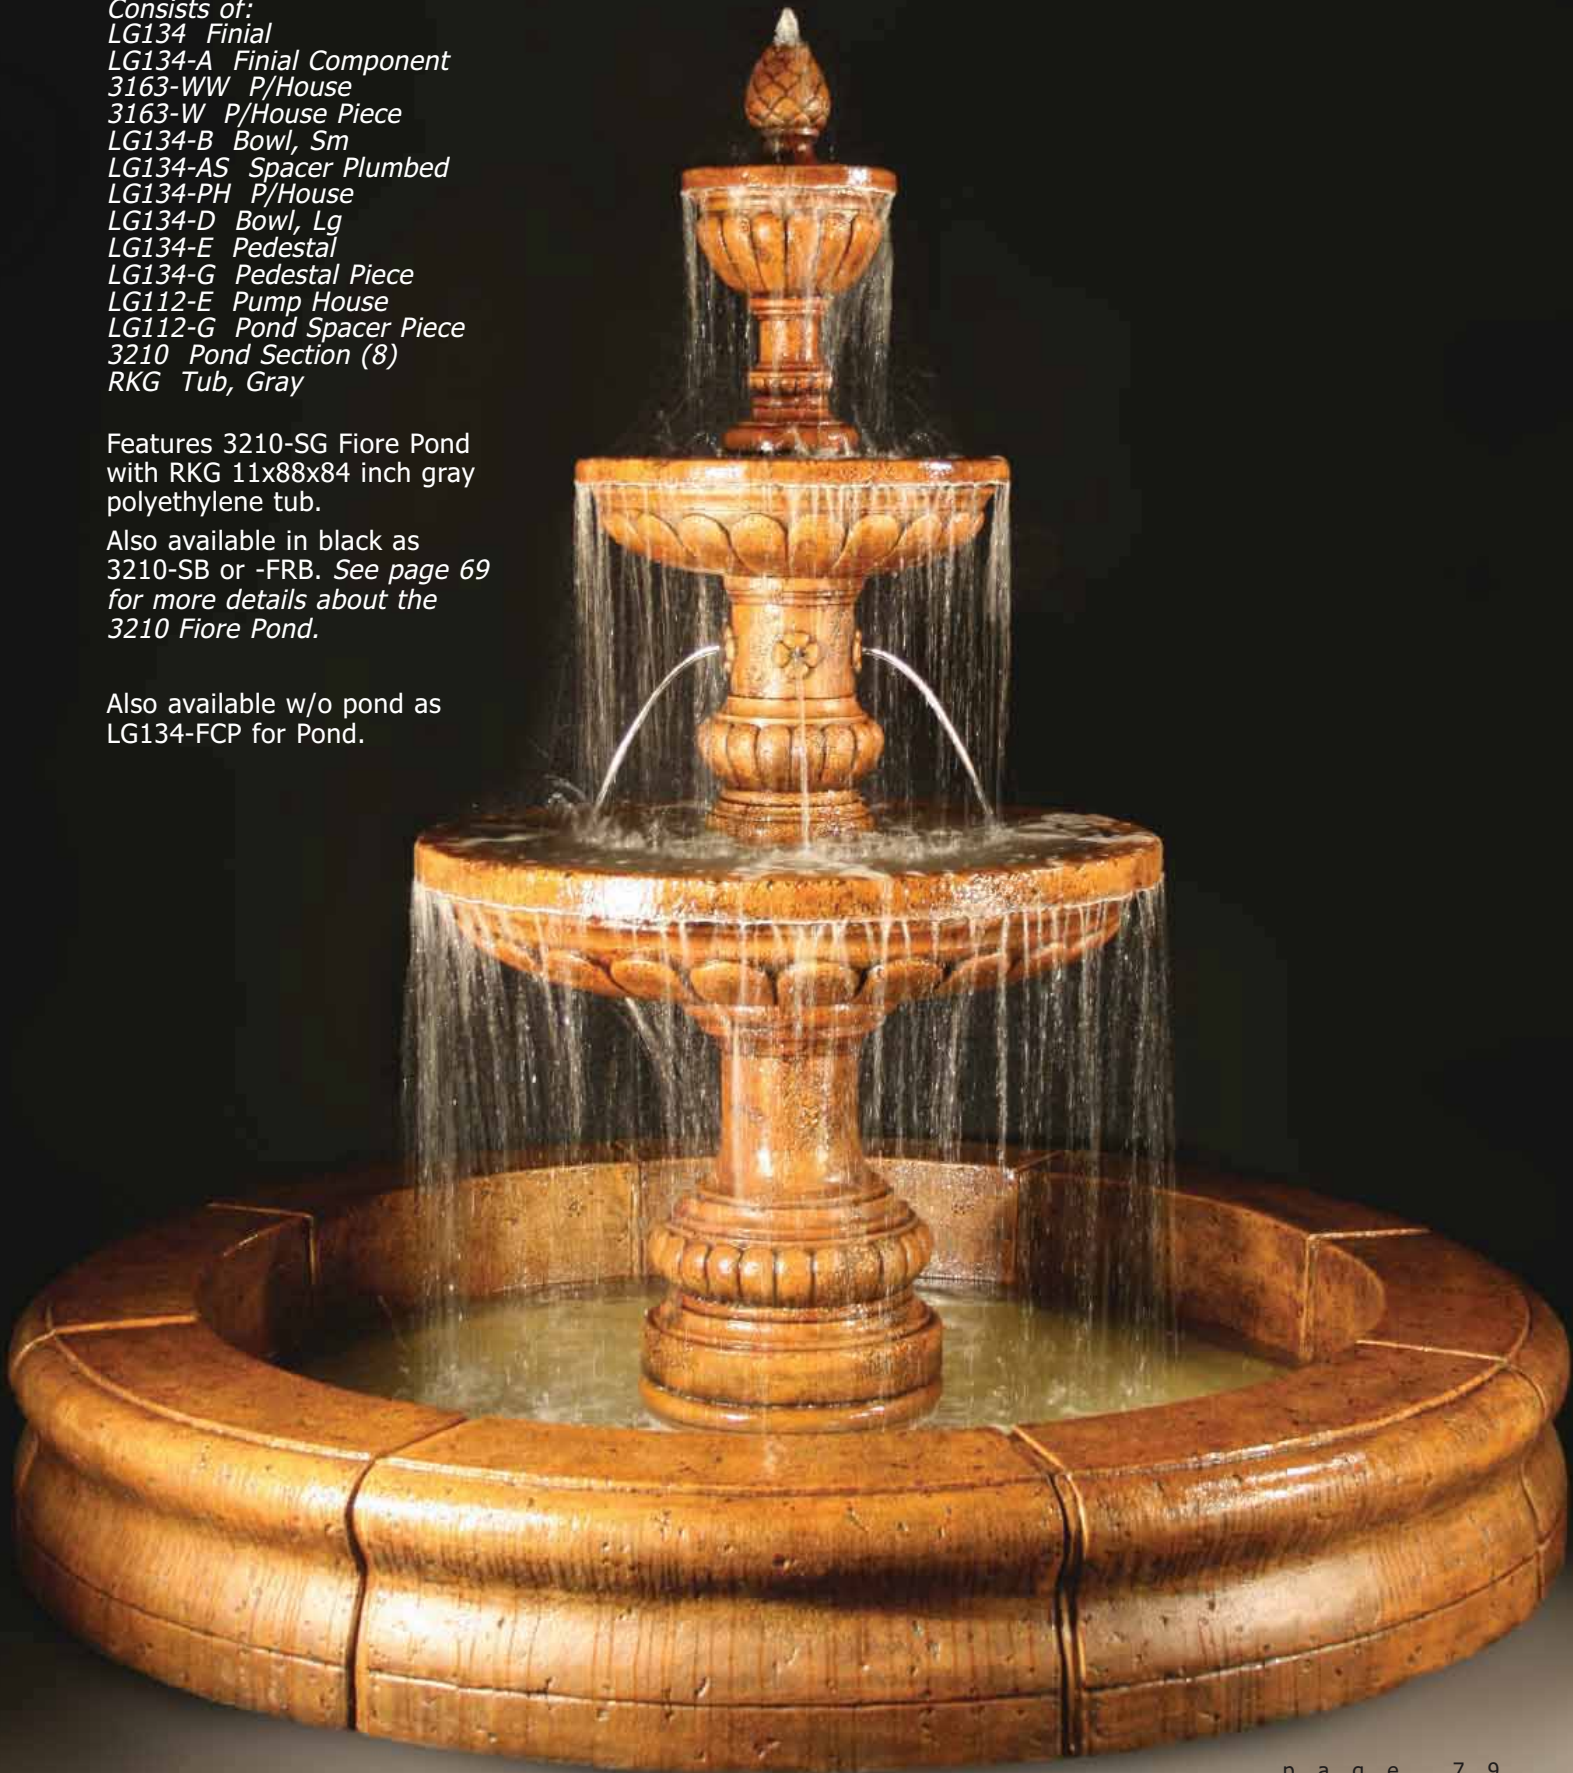

**LG134-FCRG Mediterranean Fountain
with Plumbed Spacer and Fiore Pond with
Gray Tub**

Size h94" w99½"

Shown in Coffee

Consists of:

LG134 Finial

LG134-A Finial Component

3163-WW P/House

3163-W P/House Piece

LG134-B Bowl, Sm

LG134-AS Spacer Plumbed

LG134-PH P/House

LG134-D Bowl, Lg

LG134-E Pedestal

LG134-G Pedestal Piece

LG112-E Pump House

LG112-G Pond Spacer Piece

3210 Pond Section (8)

RKG Tub, Gray

Features 3210-SG Fiore Pond
with RKG 11x88x84 inch gray
polyethylene tub.

Also available in black as
3210-SB or -FRB. See page 69
for more details about the
3210 Fiore Pond.

Also available w/o pond as
LG134-FCP for Pond.

Fiore
Stone, Inc.