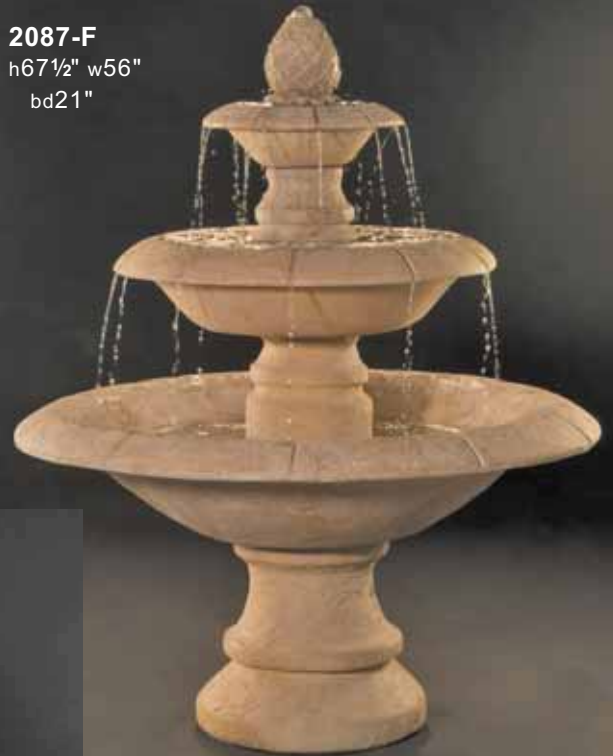

2087-F
h67½" w56"
bd21"

2087-F Venetian 3-Tier Fountain

Shown in Palomino

Consists of:

- 3200 Finial
- 3200-S Bowl, Sm
- 3201-PH P/House, Sm
- 3201-PHP P/H Piece
- 3200-M Bowl, Md
- 3202-PH P/House, Md
- 3202-PHP P/H Piece, Md
- 3200-L Bowl, Lg
- 3203-PH Pedestal, Lg
- 3203-PHP Pedestal piece