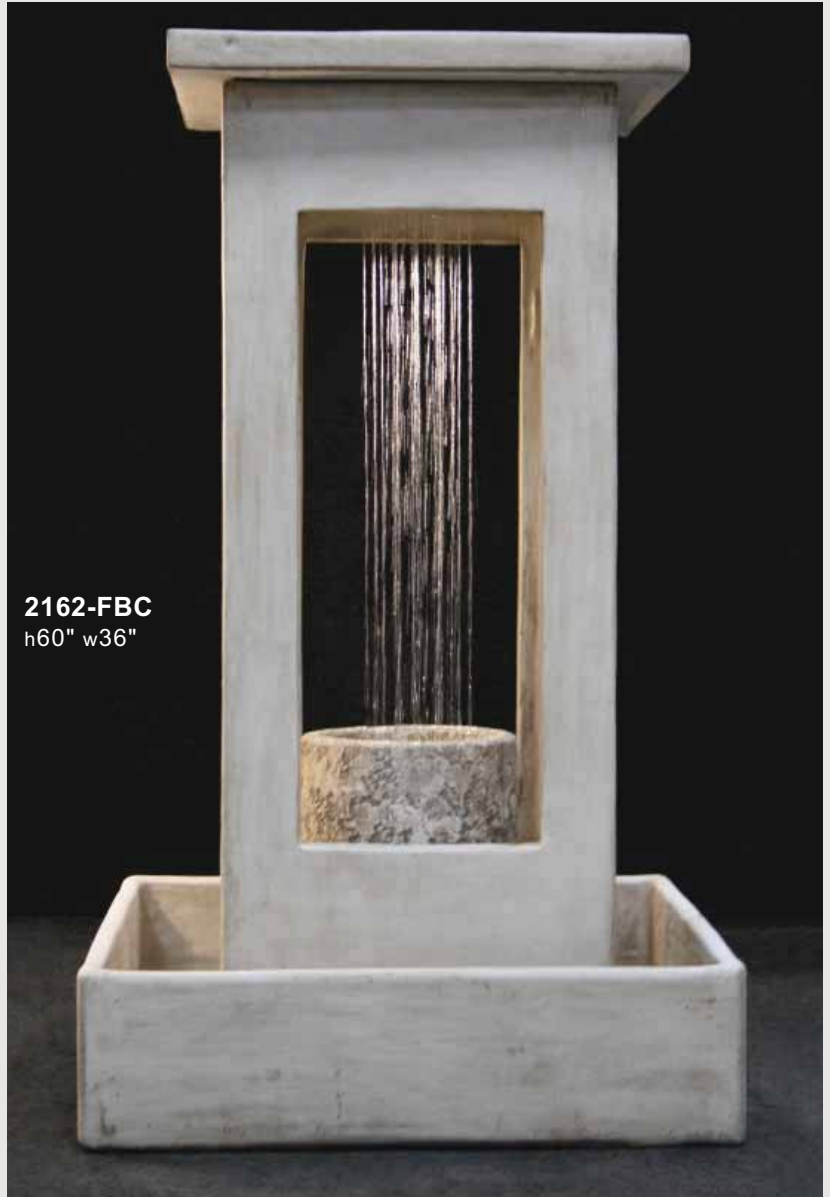

2162-FBC
h60" w36"