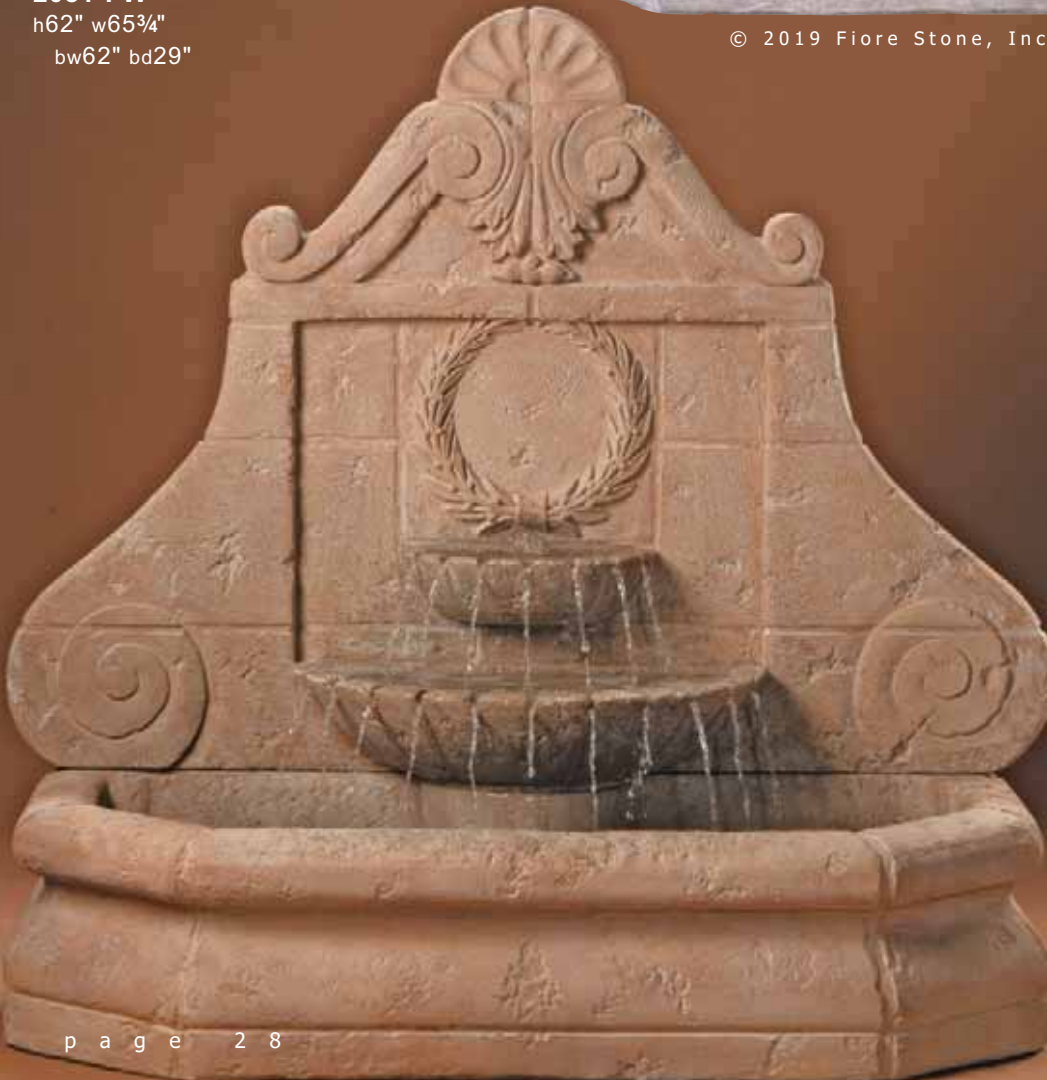

detail of 2081-FW Senate Wall Fountain shown in Classic Bisque

248-FW

**248-FW Green Man Wall Fountain**

Size h65½" w35¾" bd18"

Shown in Autumn Leaf

Consists of:

3140 Wall Component

3141 Wall Shell