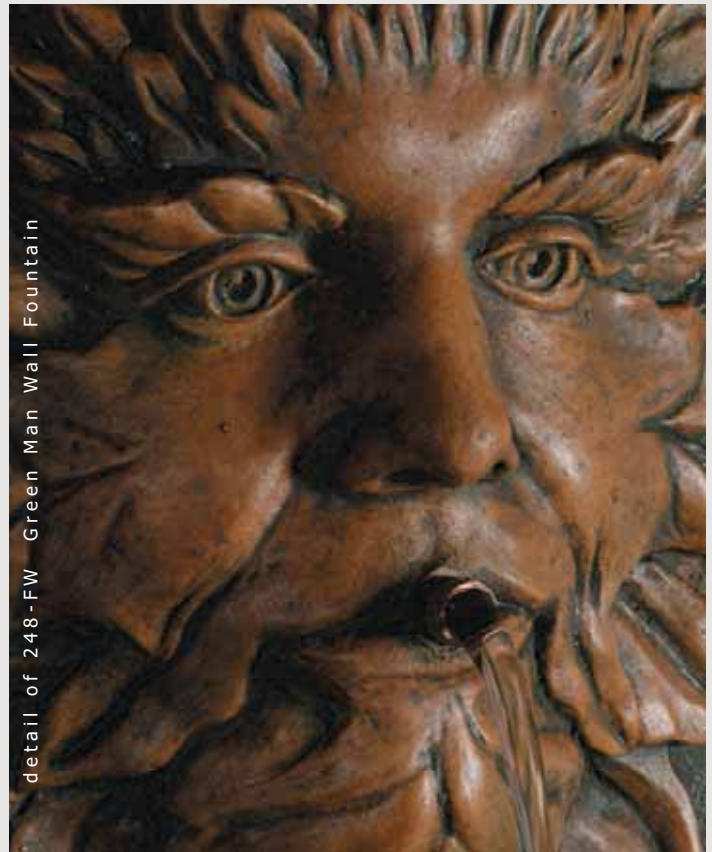

293-FW

293-FW Cherub Wall Fountain

Size h76" w58" d32½" bd14"

Shown in Sedona

Consists of:

293 Wall Component

399-A Right Spacer

399-B Left Spacer

399-C Pump Cover

399-D Classic Basin

612-L Leg Base (2)

detail of 248-FW Green Man Wall Fountain