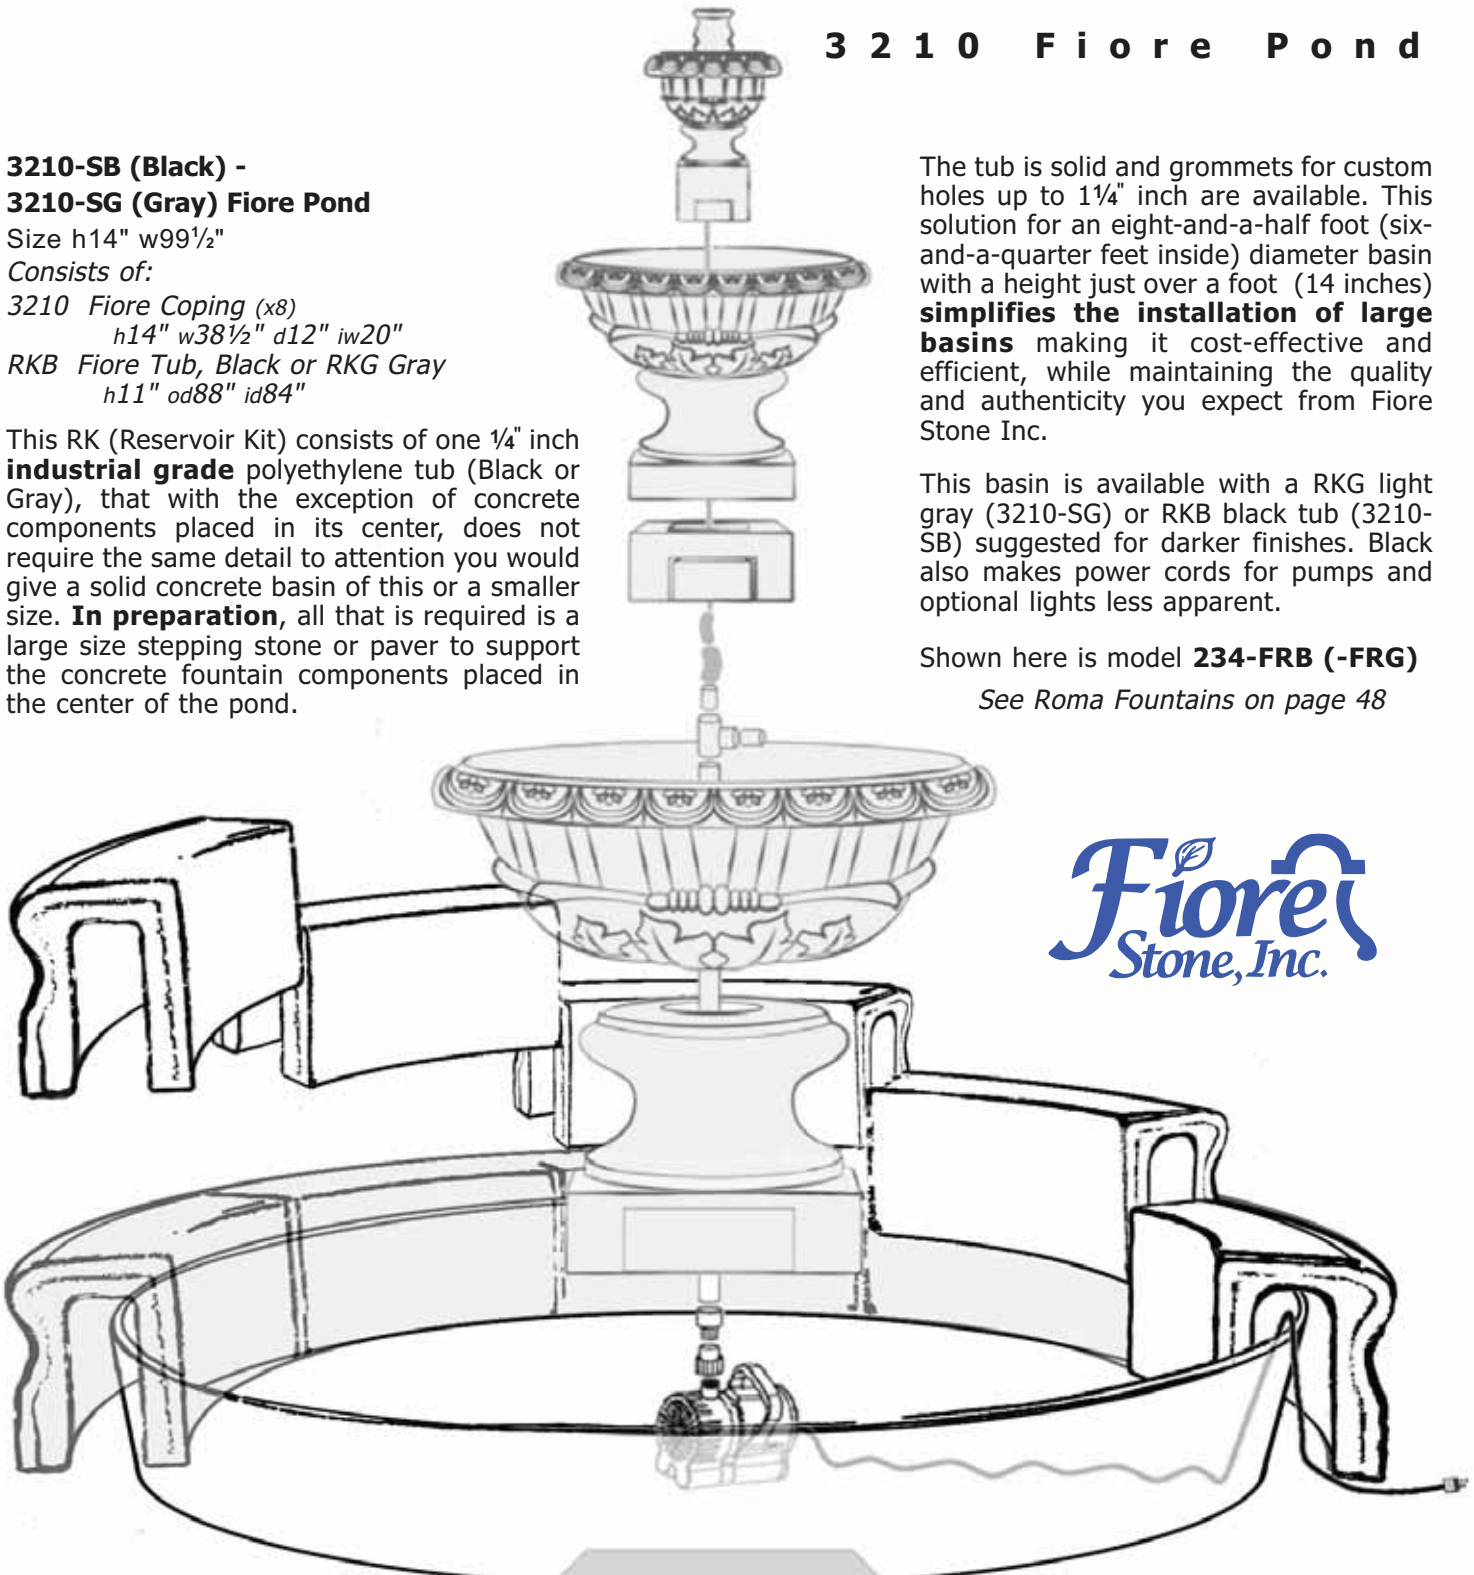

3 2 1 0 F i o r e P o n d

**3210-SB (Black) -
3210-SG (Gray) Fiore Pond**

Size h14" w99½"

Consists of:

3210 Fiore Coping (x8)

h14" w38½" d12" iw20"

RKB Fiore Tub, Black or RKG Gray

h11" od88" id84"

This RK (Reservoir Kit) consists of one ¼" inch **industrial grade** polyethylene tub (Black or Gray), that with the exception of concrete components placed in its center, does not require the same detail to attention you would give a solid concrete basin of this or a smaller size. **In preparation**, all that is required is a large size stepping stone or paver to support the concrete fountain components placed in the center of the pond.

The tub is solid and grommets for custom holes up to 1¼" inch are available. This solution for an eight-and-a-half foot (six-and-a-quarter feet inside) diameter basin with a height just over a foot (14 inches) **simplifies the installation of large basins** making it cost-effective and efficient, while maintaining the quality and authenticity you expect from Fiore Stone Inc.

This basin is available with a RKG light gray (3210-SG) or RKB black tub (3210-SB) suggested for darker finishes. Black also makes power cords for pumps and optional lights less apparent.

Shown here is model **234-FRB (-FRG)**

See Roma Fountains on page 48