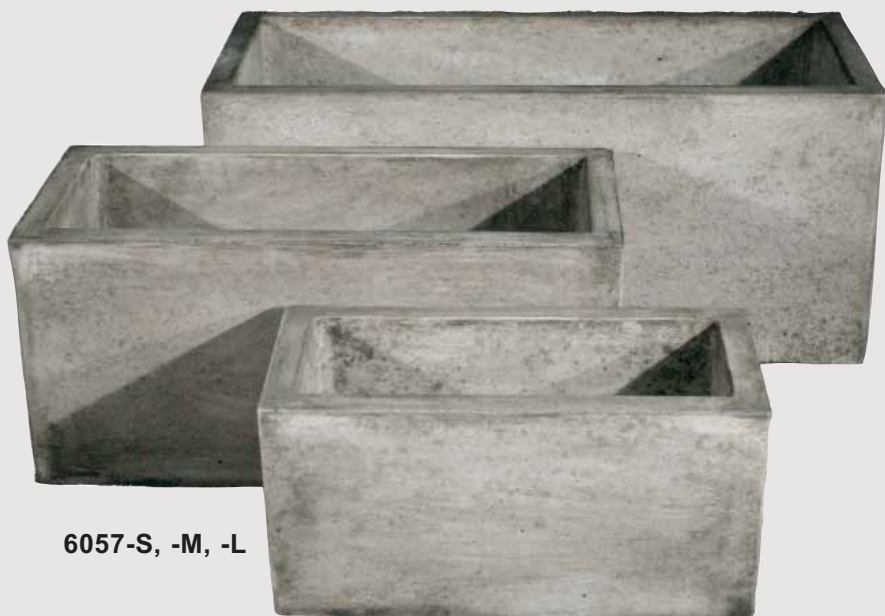

Size h25" w13" bw11" d13" bd11"

**6060-L Vase Planter, Large**

Size h28" w14¾" bw12" d14¾" bd12"

All shown in Old Stone

6059-S, -M, -L

6057-S, -M, -L

6060-M, -L

624-L, -M, -S