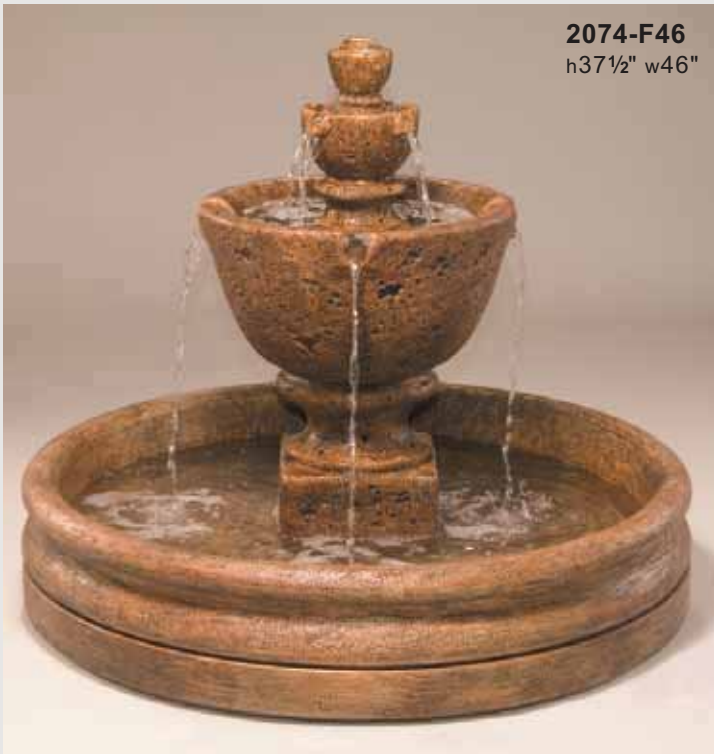

2122-F
h57½" w42½"
bd21½"

2074-F46
h37½" w46"

2074-F46 Tuscany Garden Fountain with 46" Basin

Shown in Coffee

Consists of:

- 3170-T Finial Component
- 3170-PHP Finial Piece
- 3171 Bowl Component
- 3171-PHP Bowl Piece
- 372 46" Basin

2122-F Tuscan Garden Fountain

Shown in Rustico

Consists of:

- 3170-T Finial Component
- 3170-PHP Finial Piece
- 3171 Bowl Component
- 3171-PHP Bowl Piece
- 3216 Bowl, Lg
- 6029-PH Pedestal
- 6029-PHP Pedestal Piece

2122-F7 Tuscan Garden Fountain with 74" Basin

Shown in Rustico

Consists of:

- 3170-T Finial Component
- 3170-PHP Finial Piece
- 3171 Bowl Component
- 3171-PHP Bowl Piece
- 3216-WL Bowl with Lips
- 6029-PH Pump House
- 6029-PHP P/House Piece
- 376-7 74" Basin