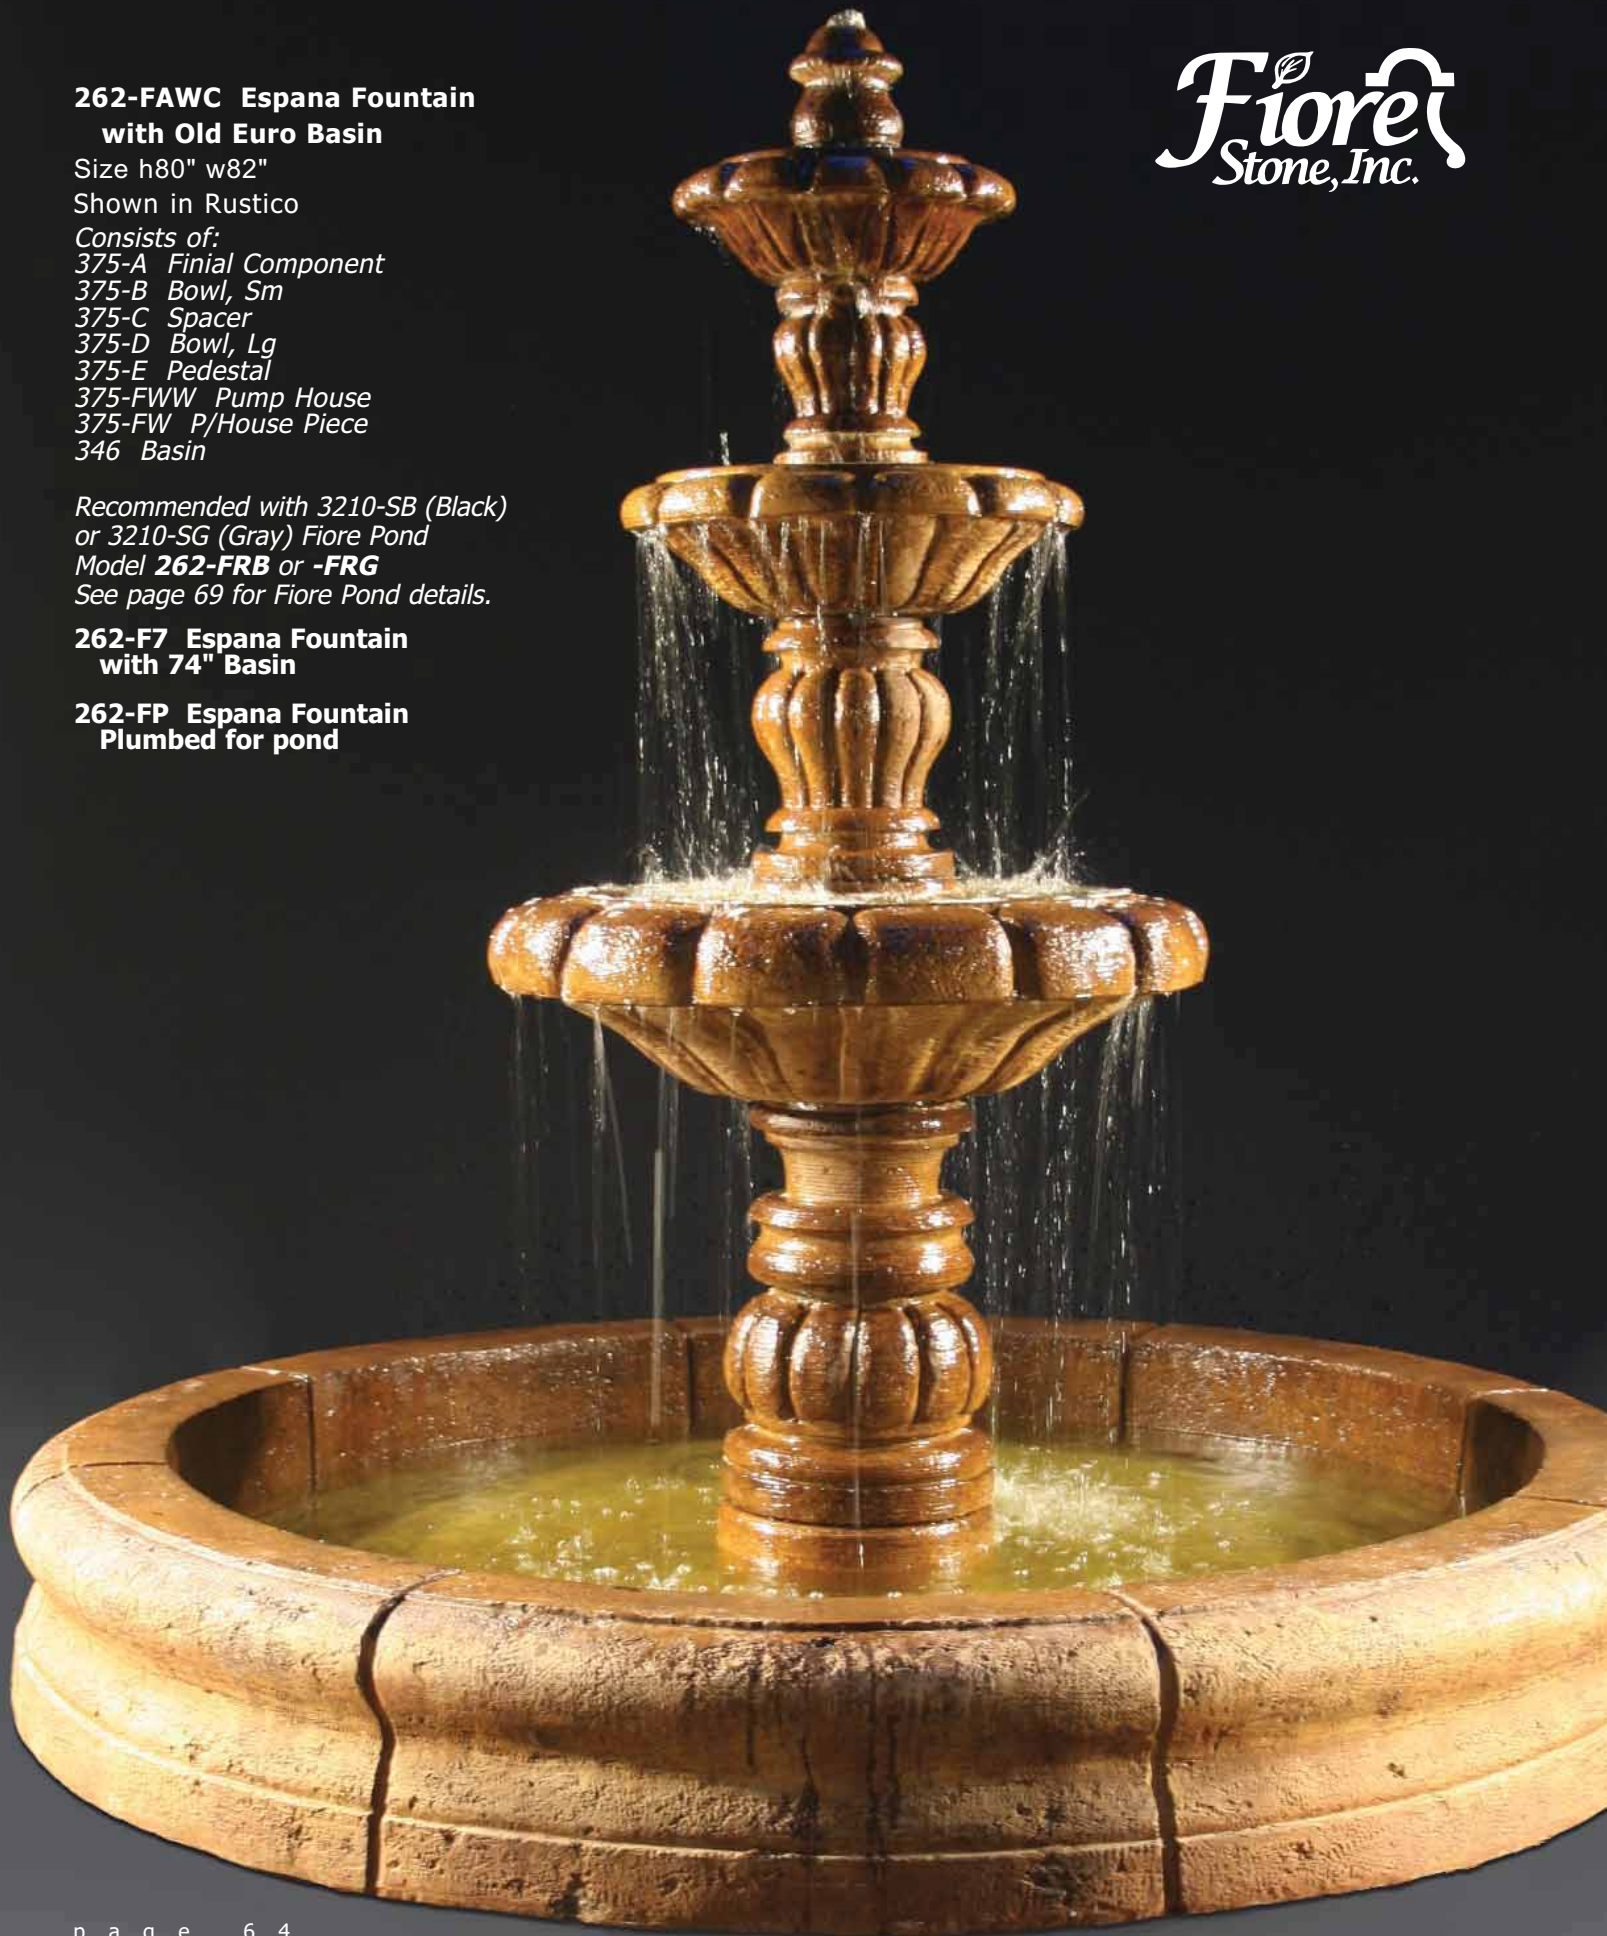

**262-FAWC Espana Fountain
with Old Euro Basin**

Size h80" w82"

Shown in Rustico

Consists of:

375-A Finial Component

375-B Bowl, Sm

375-C Spacer

375-D Bowl, Lg

375-E Pedestal

375-FWW Pump House

375-FW P/House Piece

346 Basin

Recommended with 3210-SB (Black)

or 3210-SG (Gray) Fiore Pond

Model **262-FRB** or **-FRG**

See page 69 for Fiore Pond details.

**262-F7 Espana Fountain
with 74" Basin**

**262-FP Espana Fountain
Plumbed for pond**