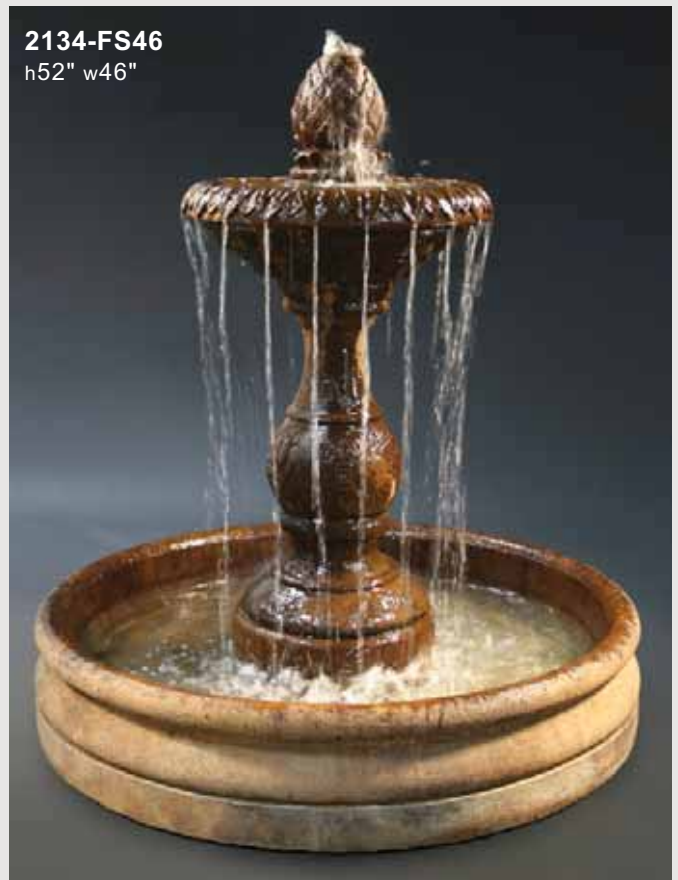

**2134-FS46**  
h52" w46"

**LG164-F Geneva Fountain**

Shown in Sienna

Consists of:

- LG134 Finial
- LG164-A Finial Component
- 309-B Spacer
- LG164-B Bowl, Sm
- LG134-C Spacer
- LG134-PH Pump House
- LG134-PHP P/House Piece
- LG134-D Bowl, Lg
- LG134-E Pedestal
- LG134-G Pedestal Piece