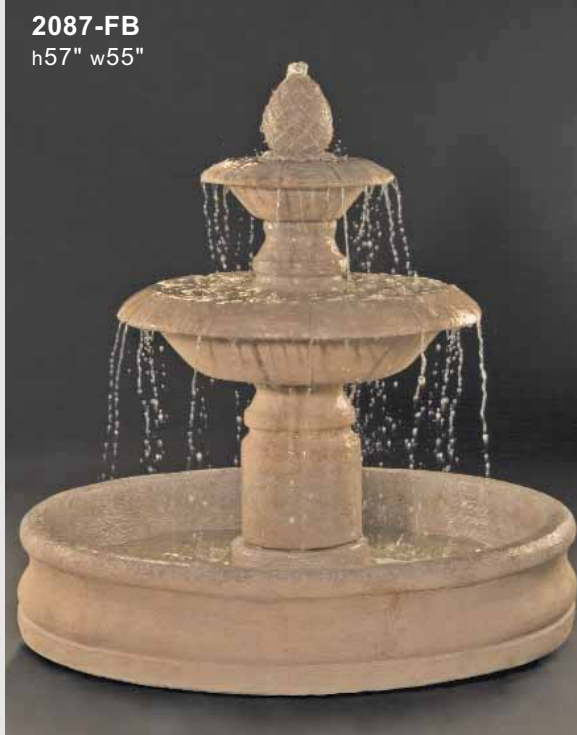

2087-FRG
h69½" w99½"

2087-FRG Venetian Fountain w/Fiore Pond, Gray

Shown in Palomino

Consists of:

- 3200 Finial
- 3200-S Bowl, Sm
- 3201-PH Pump House, Sm
- 3201-PHP P/House Piece
- 3200-M Bowl, Md
- 3202-PH Pump House, Md
- 3202-PHP P/House Piece, Md
- 3200-L Bowl, Lg
- 3203-PH Pedestal, Lg
- 3203-PHP Pedestal piece
- 3210 Pond Section (x8)
- RKG Tub (Gray)

See page 69 for Fiore Pond details.