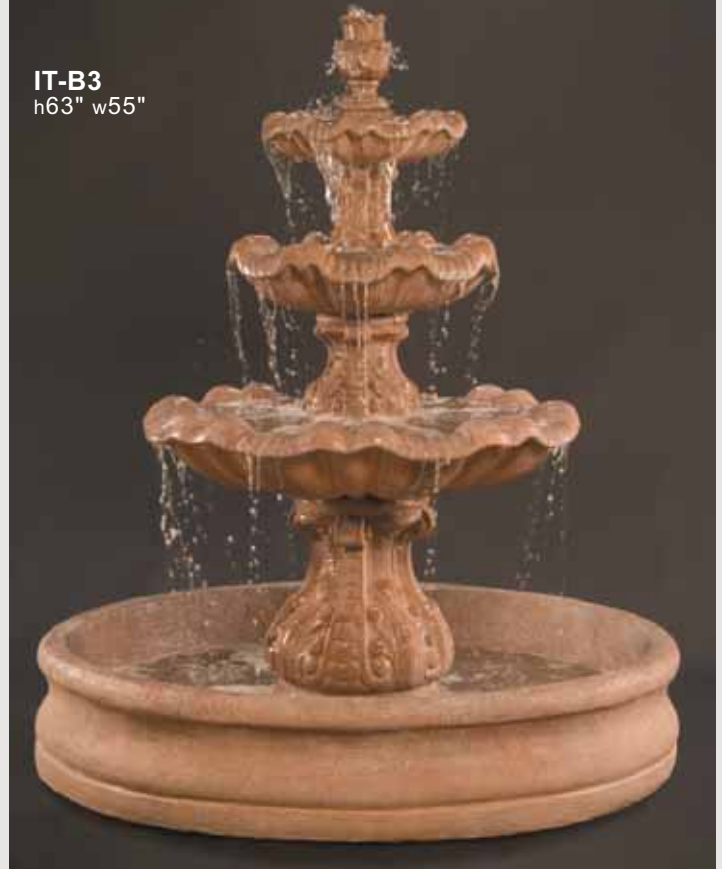

IT-4T Italian 4-Tier Fountain, Tall

Shown in Autumn Leaf

1. *Consists of:*
   365-4 Finial
   352 Dish, Sm
   351 Spacer, Sm
   350 Dish, Md
   349-W Spacer, Md
   349-WW Spacer Piece
   361 Bowl, Lg
   347-WW Pump House
   347-W P/House Piece
   363 Bowl, X-Lg
   347-TWW Tall Base
   347-TW Tall Base Piece

IT-B3 Italian 3-Tier Fountain with 55" Basin

Shown in Palomino

1. *Consists of:*
   365-4 Finial
   352 Dish, Sm
   351 Spacer, Sm
   350 Dish, Md
   349-W Spacer, Md
   349-WW Spacer Piece
   361 Bowl, Lg
   347-TWW Tall Base
   347-TW Tall Base Piece
   376 55" Basin