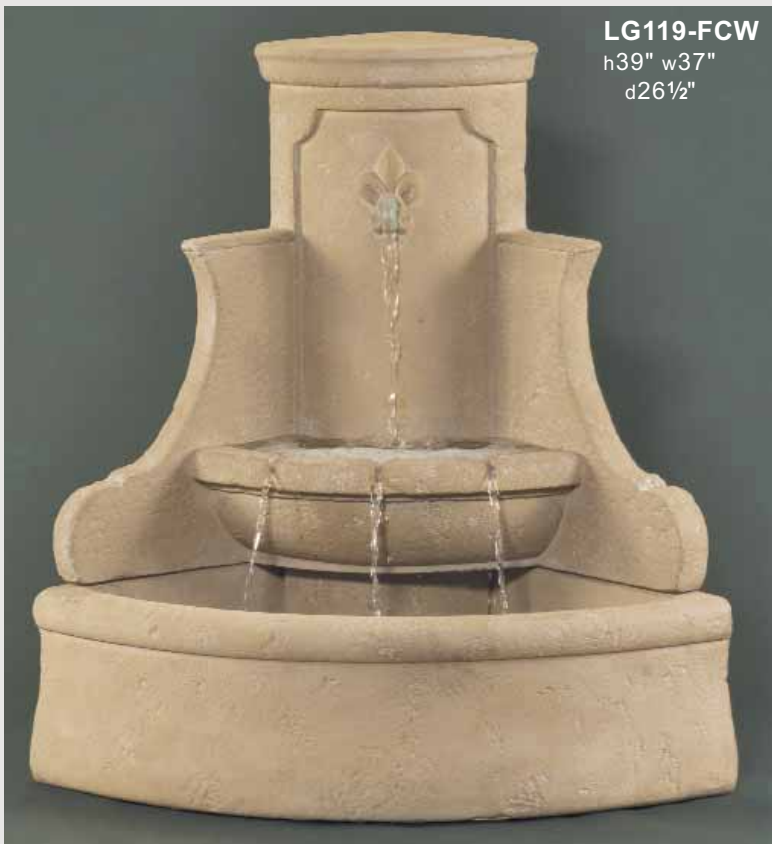

**LG119-FCW**

h39" w37"  
d26½"

**LG152-FCW**

h60" w26"  
bd16½"

detail of 2072-F Formal Garden Fountain shown in Winter Plum

**2072-FS**  
h31" w27" bw12"

**2072-FS Formal Garden Fountain, Small**

Shown in Country Oak