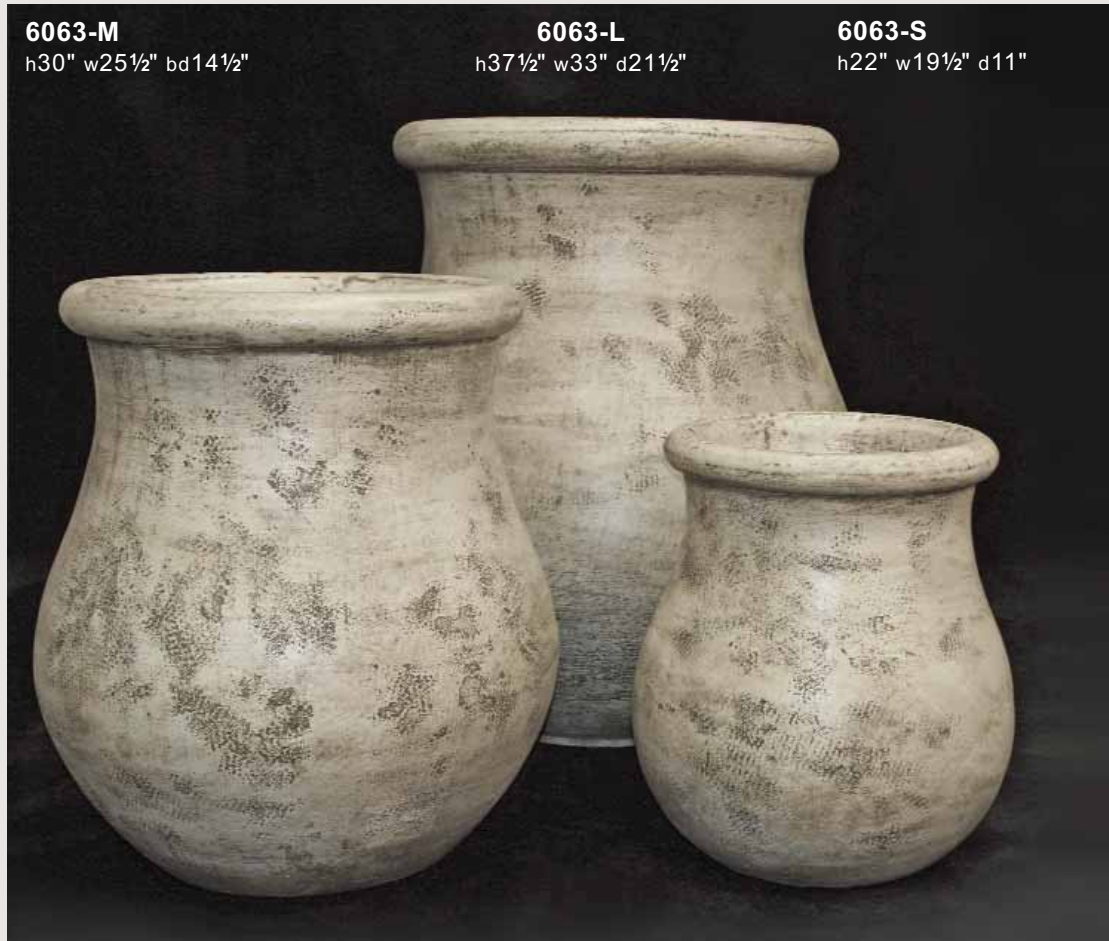

619 Canterra Stone Color Bowl
Shown in New Brownstone

690
h19¼" w24½" bd12"

6041
h25" w26" bd17¼"

6063-M
h30" w25½" bd14½"