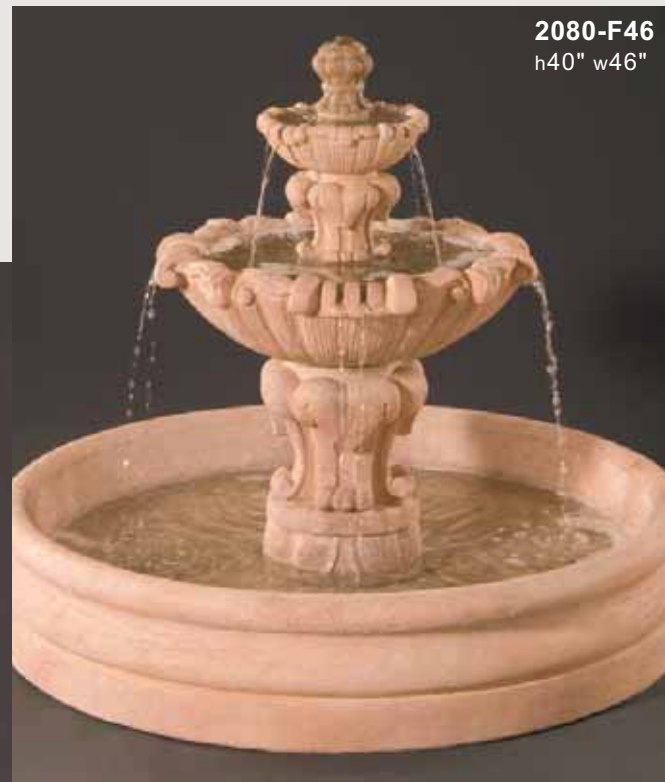

2080-FM
h60" w46"
bd13½"

2080-F46
h40" w46"