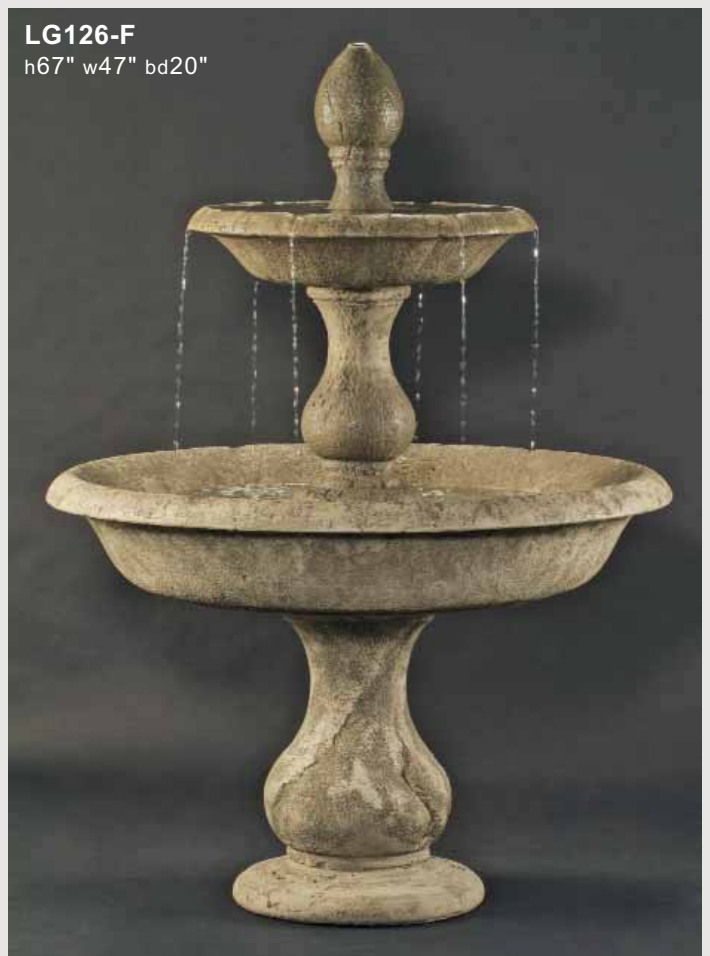

**LG134-FC**  
h85¾" w48" bd20"

**LG126-F**  
h67" w47" bd20"

**LG126-F Old Toscano Ftn**

Shown in Olivo

Consists of:

- LG126 Finial
- LG118-B Bowl, Md
- LG118-PH P/House Spacer
- LG118-PHP P/House Piece
- LG118-C Bowl, Lg
- LG118-D Pedestal