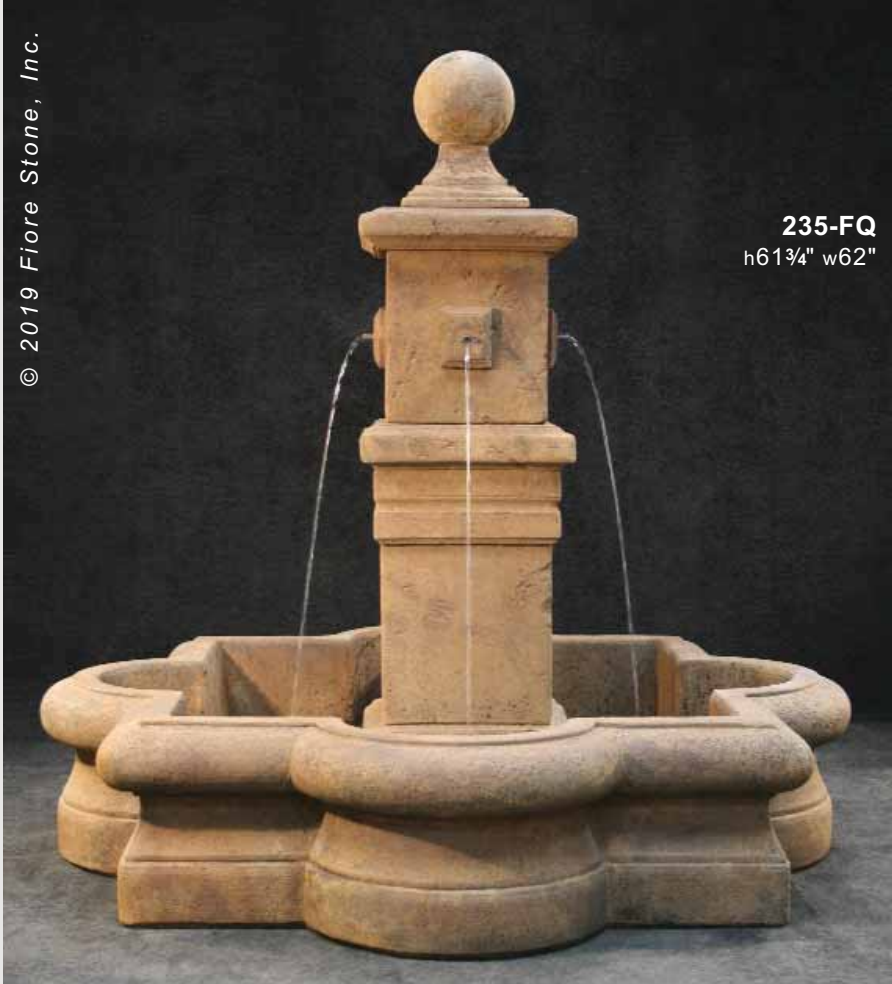

**329-FSQ**  
h40" w41"

**229-FSQ**  
h41" w41"

**235-FQ**  
h61¾" w62"

**235-FQ Bella Fountain**

Shown in Rustico

*Consists of:*

- 770 Bella Ball Finial
- 3226-T Plumbed Component
- 3226-B Base Pump House Pedestal
- 3226-PHP P/House Piece
- 3124 Quatrefoil Basin