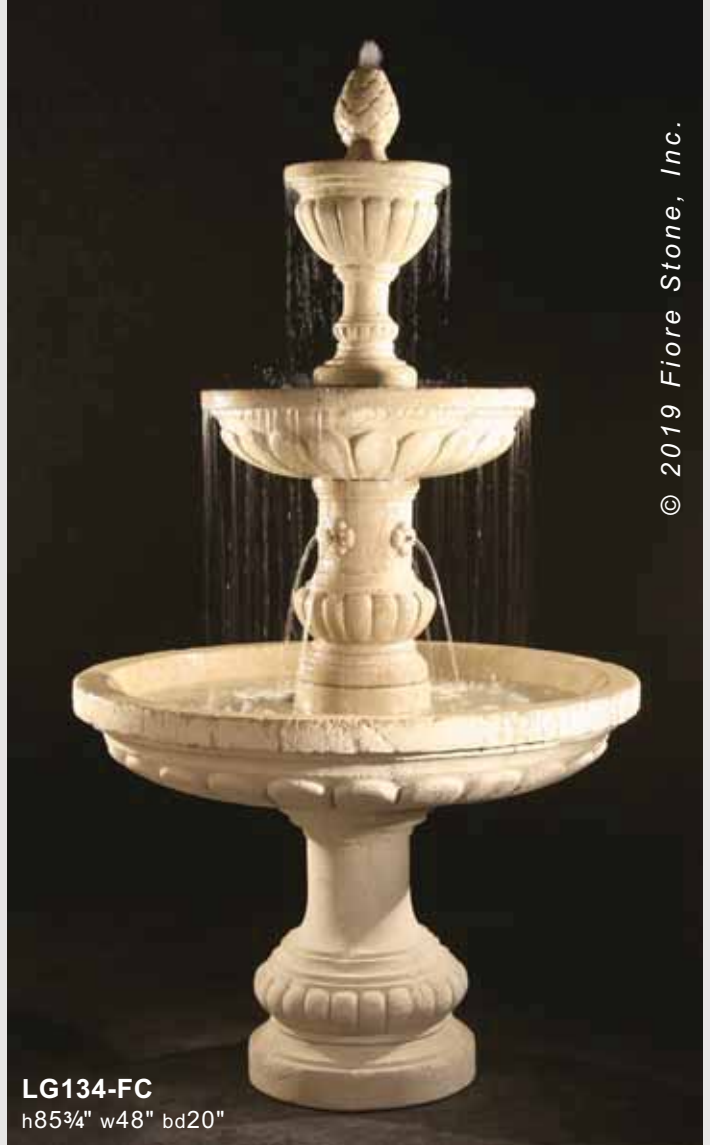

**LG134-FC**  
h85¾" w48" bd20"

**LG126-F**  
h67" w47" bd20"

**LG126-F Old Toscano Ftn**

Shown in Olivo

Consists of:

- LG126 Finial
- LG118-B Bowl, Md
- LG118-PH P/House Spacer
- LG118-PHP P/House Piece
- LG118-C Bowl, Lg
- LG118-D Pedestal