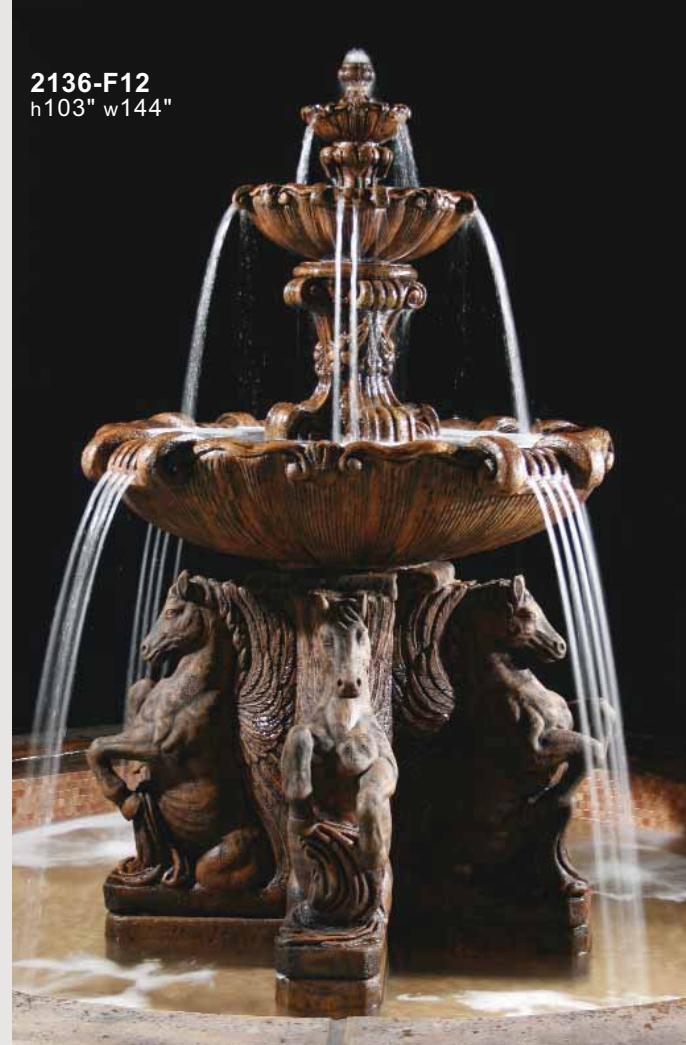

2080-FL
h105" w62"
bw53¼"

2136-F12 2-Tier Cavalli Ftn w/12 Foot Basin

Consists of:

- 3182 Finial
- 3183-WL Bowl, Sm
- 622-BWW Spacer
- 622-BW Spacer Piece
- 3185-WL Bowl, Lg
- 3245 Pedestal, Right (x2)
- 3246 Pedestal, Left (x2)
- 3250 Base Pedestal (x4)
- 3249-T Basin 12' Top Component (x10)
- 3249 Basin 12' Base Component (x10)

Also available w/o 12 foot Bracci Basin as model 2136-F or with 16 foot Bracci Basin as 2136-F16

2080-FL X-Large Vesuvio Fountain

Consists of:

- 3182 Finial
- 7007-BM Spacer
- 3183-WL Bowl, Sm
- 622-BWW Spacer, Lg
- 622-BW Spacer Piece
- 3185 Bowl, Lg
- 3053-L Pedestal, Left (x2)
- 3053-R Pedestal, Right (x2)
- 3053-PB Base Pedestal (x4)

Also available 2080-PL with 3185-WL and 3053 Pedestals plumbed

2080-FLS X-Large Vesuvio Fountain, Short

All shown in Coffee

Consists of:

- 3182 Finial
- 7007-BM Spacer
- 3183 Bowl, Sm
- 622-BWW Spacer, Lg
- 622-BW Spacer Piece
- 3185 Bowl, Lg
- 3055 Pedestal

Also available 2080-FLSP with 3185-WL bowl plumbed.

2136-F12
h103" w144"