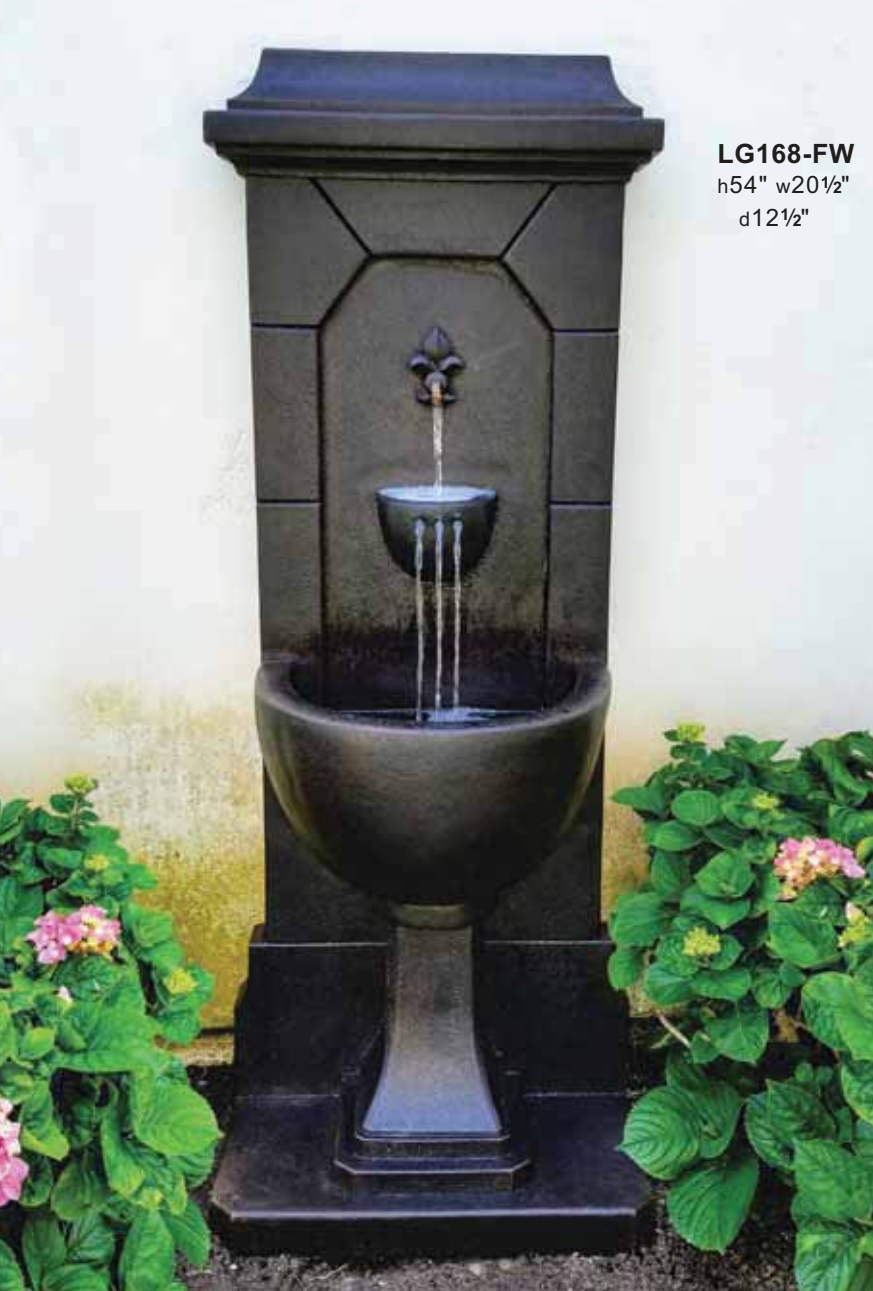

LG168-FW
h54" w20½"
d12½"