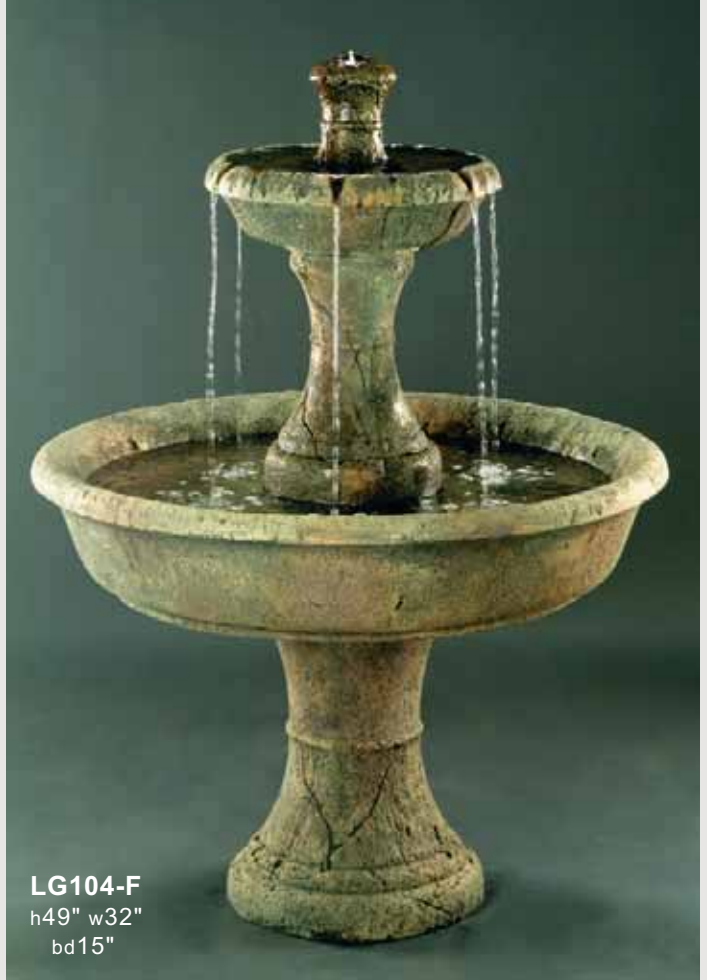

LG104-FS
h46½" w32" bd15"