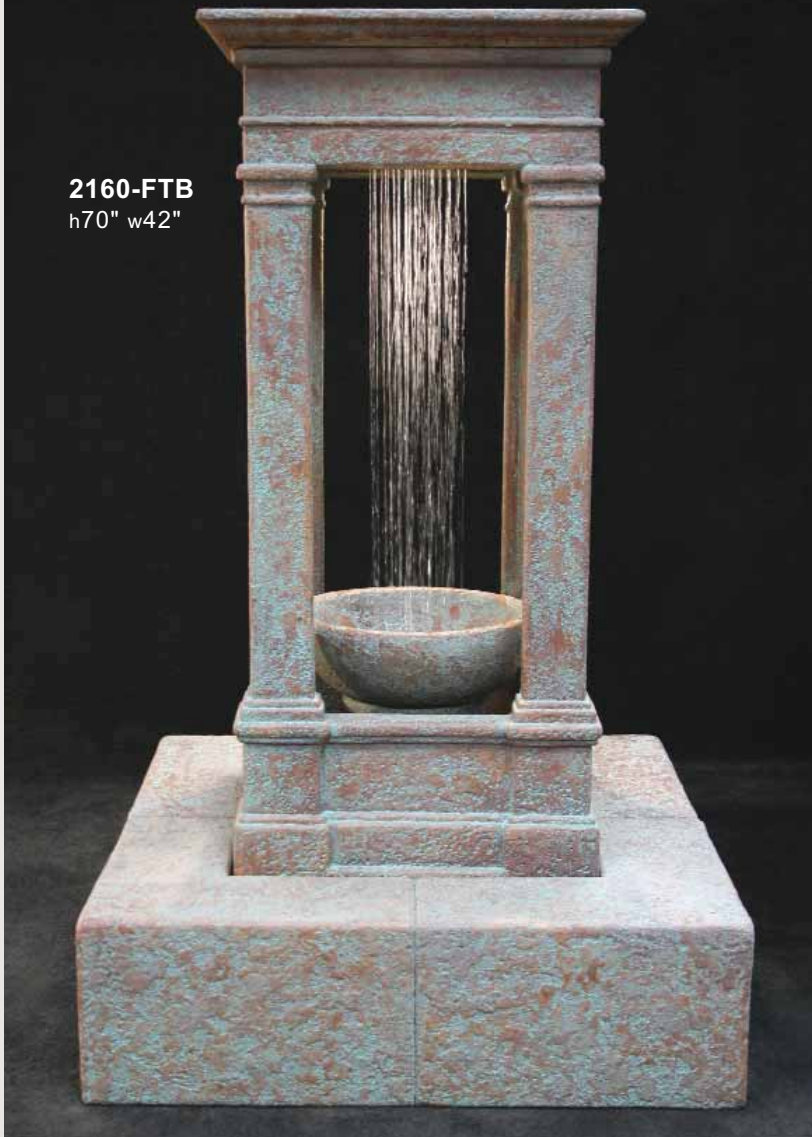

2160-FTC
h70" w42"

2160-FTB
h70" w42"