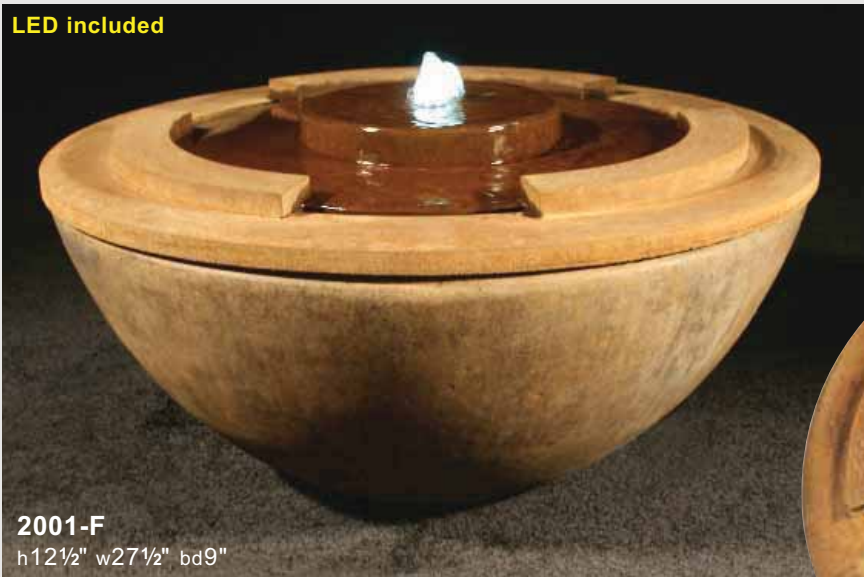

© 2019 Fiore Stone, Inc.

LED included

**2001-F**  
h12½" w27½" bd9"

**2001-F Tranquility Fountain, Smooth**

Shown in Rustico

Consists of:

397 Tranquility Plate Component

320-B Novi Bowl